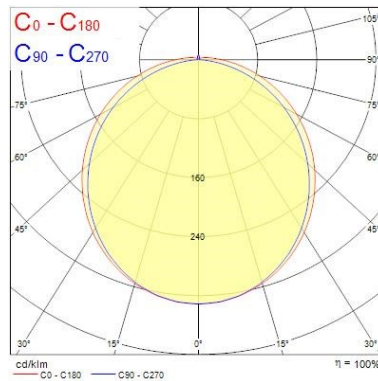

Optical data

Fixture luminous flux (lm)	6900
Luminaire efficacy (lm/W)	119
Colour temperature (K)	4000
Light colour	Neutral White
CRI (Ra)	80
Colour Variation Initial (SDCM)	3
Beam Angle (°)	100
Distribution type	Direct
Photobiological Risk Group	RG0

Safety data

Dry applications use only	No
---------------------------	----

PHOTOMETRY

0.5	1.39 1.59	E(0°) E(C90) E(C0)	9187 922 890
1.0	2.77 3.19	E(0°) E(C90) E(C0)	2297 230 173
1.5	4.16 4.78	E(0°) E(C90) E(C0)	1021 102 77
2.0	5.55 6.38	E(0°) E(C90) E(C0)	574 58 43
2.5	6.93 7.97	E(0°) E(C90) E(C0)	357 37 28
3.0	8.32 9.56	E(0°) E(C90) E(C0)	255 26 19

Distance [m] Cone diameter [m] Illuminance [lx]

— C0 - C180 (Half beam angle: 116.9°)
— C90 - C270 (Half beam angle: 108.4°)

Start Waterproof LED G3 fixed output *START Waterproof Twin 1500 Opal IP65 6900lm 840* 0049378