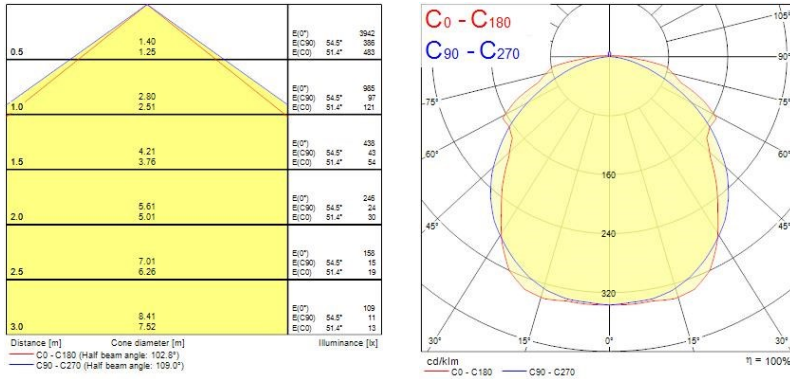

Start Waterproof LED G3 fixed output *START WATERPROOF LED G3 1200MM S 4K QC* 0048646

Max. Luminaires per 16A B Breaker	100
Max. Luminaires per 20A B Breaker	125

Lifetime data

Lumen maintenance - L70 B50	60000
Lumen maintenance - L70 B20	60000
Lumen maintenance - L70 B10	60000
Lumen maintenance - L80 B50	60000
Lumen maintenance - L80 B20	60000
Lumen maintenance - L80 B10	60000
Lumen maintenance - L90 B50	59000
Lumen maintenance - L90 B20	53000
Lumen maintenance - L90 B10	50000
Average life (Nominal) (h)	50000

Physical data

Housing colour	Grey
IP rating	IP65
IK rating	IK08
Diffuser finish	Clear
Diffuser material	Polycarbonate
Nominal Product Length (mm)	1278
Nominal Product Width (mm)	84
Nominal Product Height (mm)	75
Weight (kg)	1.64

Packaging

Single packaging type	Carton
Product EAN number	5410288486468
Packaging single length / height (cm)	137.2
Packaging single width (cm)	8.8
Packaging single depth (cm)	8.4
DUN14 (outer)	05410288486468
Units per outer package	1
Packaging outer length / height (cm)	137.2
Packaging outer width (cm)	8.8
Packaging outer depth (cm)	8.4

Safety data

Dry applications use only	No

PHOTOMETRY

Start Waterproof LED G3 fixed output START WATERPROOF LED G3 1200MM S 4K QC 0048646

TECHNICAL DRAWINGS

SYLVANIA 0048646

This luminaire contains built in LED lamps.

}

LED

The lamps cannot be changed in the luminaire.

874/2012