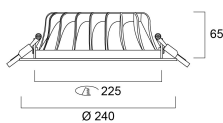

TECHNICAL DRAWINGS