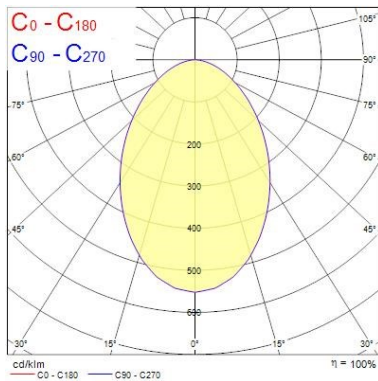

Optical data

Fixture luminous flux (lm)	2325
Luminaire efficacy (lm/W)	93
LOR (%)	100
Colour temperature (K)	3000
Light colour	Warm White
CRI (Ra)	80
Colour Consistency (SDCM)	5
Beam angle (Rated) (°)	74
Distribution type	Direct - Symmetrical
Photobiological Risk Group	RG0

Lifetime data

Lumen maintenance - L70 B50	50000
Average life (Nominal) (h)	50000

Syl-lighter LED II 240

SYL-LIGHTER II 240 25W WW 1-10V
3031855

Physical data

Housing colour	White - RAL9003
IP rating	IP44/20
IK rating	IK07
Diffuser finish	Opal
Diffuser material	Polycarbonate
Reflector finish	Diffuser
Nominal Product Height (mm)	65
Nominal Product Diameter (mm)	240
Weight (kg)	0.851

PHOTOMETRY

Distance [m]	Cone diameter [m]	E ₀ [lx]	E ₁ [lx]	E ₂ [lx]
0.5	0.79	5135	1284	309
1.0	1.59	1284	309	77
1.5	2.38	571	137	32
2.0	3.17	321	77	15
2.5	3.96	205	49	10
3.0	4.76	143	34	7

Distance [m] Cone diameter [m] Illuminance [lx]
C0 - C180 (Half beam angle: 76.8°)