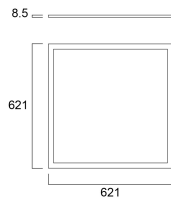

TECHNICAL DRAWINGS