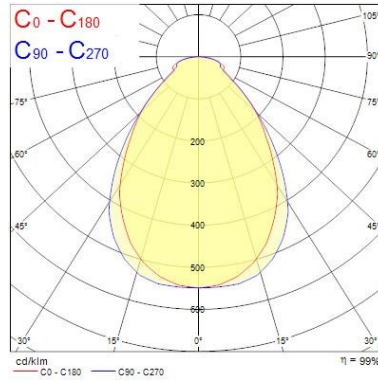

## PHOTOMETRY

Distance [m]      Cone diameter [m]      Illuminance [lx]

— C0 - C180 (Half beam angle: 75.0°)  
— C90 - C270 (Half beam angle: 90.2°)