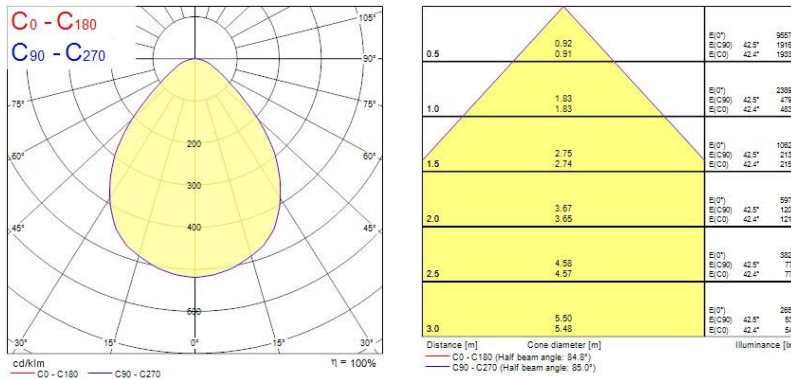

Optix Recessed 600x600 High Output OPTIX RECESSED 600x600 3L HO 3000K WHITE DALI 0044235

Lumen maintenance - L90 B10	46000

Physical data

Housing colour	RAL 9016
IP rating	IP20
IK rating	IK07
Diffuser finish	Satin
Diffuser material	Polycarbonate
Nominal Product Length (mm)	596
Nominal Product Width (mm)	596
Nominal Product Height (mm)	38
Weight (kg)	5.0

Packaging

Single packaging type	Carton
Product EAN number	5410288442358
Packaging single length / height (cm)	62.0
Packaging single width (cm)	6.5
Packaging single depth (cm)	65.0
DUN14 (outer)	05410288442358
Units per outer package	1
Packaging outer length / height (cm)	62.0
Packaging outer width (cm)	6.5
Packaging outer depth (cm)	65.0

PHOTOMETRY

TECHNICAL DRAWINGS