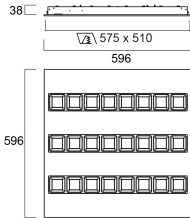

Optix Recessed 600x600 High Output *OPTIX RECESSED 600x600 3L HO 3000K WHITE DALI* 0044235

SYLVANIA 0044235

This luminaire contains built in LED lamps.

} **LED**

The lamps cannot be changed in the luminaire.

874/2012