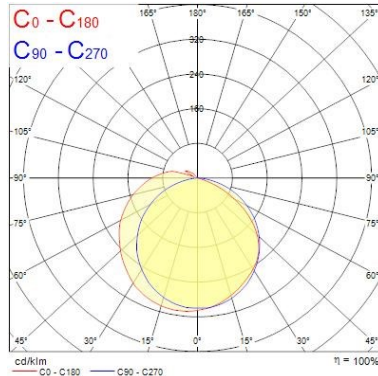

SylBatten LED - DALI

SYLBATTEN LED 1205MM 5500LM 4000K DALI (TP5)

0045191

Glow Wire Test (°C)	850
Nominal Frequency (Hz)	50Hz
LED Flickering Rate	Ultra low (5% or less)
Max. Luminaires per 10A C Breaker	19
Max. Luminaires per 13A C Breaker	25
Max. Luminaires per 16A C Breaker	31
Max. Luminaires per 20A C Breaker	38

Lifetime data

Lumen maintenance - L70 B50	50000
Lumen maintenance - L70 B20	30000
Lumen maintenance - L70 B10	15000
Lumen maintenance - L80 B50	30000
Lumen maintenance - L80 B20	30000
Lumen maintenance - L80 B10	15000
Lumen maintenance - L90 B50	15000
Lumen maintenance - L90 B20	15000
Lumen maintenance - L90 B10	15000
Average life (Nominal) (h)	50000

Physical data

Housing colour	White RAL 9016
IP rating	IP20
IK rating	IK07
Diffuser finish	Opal
Diffuser material	Polycarbonate
Nominal Product Length (mm)	1205
Nominal Product Width (mm)	66
Nominal Product Height (mm)	76
Weight (kg)	2.6

Packaging

Single packaging type	Carton
Product EAN number	5410288451916
Packaging single length / height (cm)	122.0
Packaging single width (cm)	8.0
Packaging single depth (cm)	9.0
DUN14 (outer)	05410288451916
Units per outer package	1
Packaging outer length / height (cm)	122.0
Packaging outer width (cm)	8.0
Packaging outer depth (cm)	9.0

PHOTOMETRY

SylBatten LED - DALI SYLBATTEN LED 1205MM 5500LM 4000K DALI (TP5) 0045191

TECHNICAL DRAWINGS