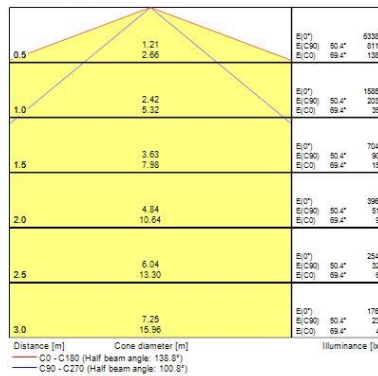

SylBatten LED - DALI

SYLBATTEN LED 1205MM 5500LM 4000K DALI (TP5)

0045191

Glow Wire Test (°C)	850
Nominal Frequency (Hz)	50Hz
LED Flickering Rate	Ultra low (5% or less)
Max. Luminaires per 10A C Breaker	19
Max. Luminaires per 13A C Breaker	25
Max. Luminaires per 16A C Breaker	31
Max. Luminaires per 20A C Breaker	38

Lifetime data

Lumen maintenance - L70 B50	50000
Lumen maintenance - L70 B20	30000
Lumen maintenance - L70 B10	15000
Lumen maintenance - L80 B50	30000
Lumen maintenance - L80 B20	30000
Lumen maintenance - L80 B10	15000
Lumen maintenance - L90 B50	15000
Lumen maintenance - L90 B20	15000
Lumen maintenance - L90 B10	15000
Average life (Nominal) (h)	50000

Physical data

Housing colour	White RAL 9016
IP rating	IP20
IK rating	IK07
Diffuser finish	Opal
Diffuser material	Polycarbonate
Nominal Product Length (mm)	1205
Nominal Product Width (mm)	66
Nominal Product Height (mm)	76
Weight (kg)	2.6

Packaging

Single packaging type	Carton
Product EAN number	5410288451916
Packaging single length / height (cm)	122.0
Packaging single width (cm)	8.0
Packaging single depth (cm)	9.0
DUN14 (outer)	05410288451916
Units per outer package	1
Packaging outer length / height (cm)	122.0
Packaging outer width (cm)	8.0
Packaging outer depth (cm)	9.0

PHOTOMETRY

SylBatten LED - DALI SYLBATTEN LED 1205MM 5500LM 4000K DALI (TP5) 0045191

TECHNICAL DRAWINGS