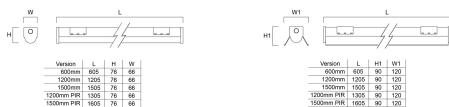

TECHNICAL DRAWINGS