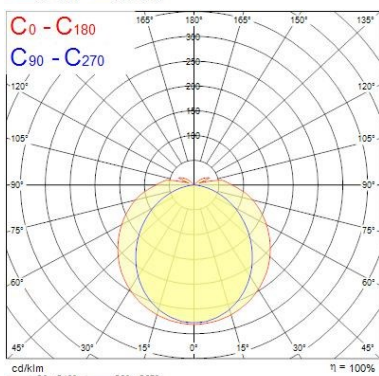

SylBatten LED - DALI

SYLBATTEN LED 1205MM 5500LM 4000K DALI (TP5)

0045191

Glow Wire Test (°C)	850
Nominal Frequency (Hz)	50Hz
LED Flickering Rate	Ultra low (5% or less)
Max. Luminaires per 10A C Breaker	19
Max. Luminaires per 13A C Breaker	25
Max. Luminaires per 16A C Breaker	31
Max. Luminaires per 20A C Breaker	38

Lifetime data

Lumen maintenance - L70 B50	50000
Lumen maintenance - L70 B20	30000
Lumen maintenance - L70 B10	15000
Lumen maintenance - L80 B50	30000
Lumen maintenance - L80 B20	30000
Lumen maintenance - L80 B10	15000
Lumen maintenance - L90 B50	15000
Lumen maintenance - L90 B20	15000
Lumen maintenance - L90 B10	15000
Average life (Nominal) (h)	50000

Physical data

Housing colour	White RAL 9016
IP rating	IP20
IK rating	IK07
Diffuser finish	Opal
Diffuser material	Polycarbonate
Nominal Product Length (mm)	1205
Nominal Product Width (mm)	66
Nominal Product Height (mm)	76
Weight (kg)	2.6

Packaging

Single packaging type	Carton
Product EAN number	5410288451916
Packaging single length / height (cm)	122.0
Packaging single width (cm)	8.0
Packaging single depth (cm)	9.0
DUN14 (outer)	05410288451916
Units per outer package	1
Packaging outer length / height (cm)	122.0
Packaging outer width (cm)	8.0
Packaging outer depth (cm)	9.0

PHOTOMETRY

SylBatten LED - DALI SYLBATTEN LED 1205MM 5500LM 4000K DALI (TP5) 0045191

TECHNICAL DRAWINGS