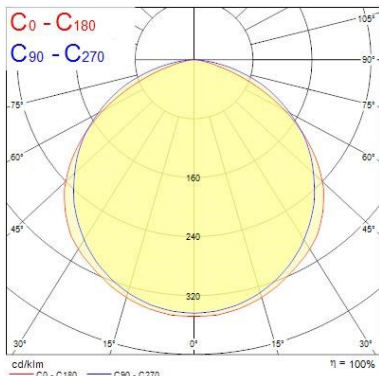

SylBatten LED - DALI

SYLBATTEN LED 1205MM 5500LM 4000K DALI (TP5)

0045191

Glow Wire Test (°C)	850
Nominal Frequency (Hz)	50Hz
LED Flickering Rate	Ultra low (5% or less)
Max. Luminaires per 10A C Breaker	19
Max. Luminaires per 13A C Breaker	25
Max. Luminaires per 16A C Breaker	31
Max. Luminaires per 20A C Breaker	38

Lifetime data

Lumen maintenance - L70 B50	50000
Lumen maintenance - L70 B20	30000
Lumen maintenance - L70 B10	15000
Lumen maintenance - L80 B50	30000
Lumen maintenance - L80 B20	30000
Lumen maintenance - L80 B10	15000
Lumen maintenance - L90 B50	15000
Lumen maintenance - L90 B20	15000
Lumen maintenance - L90 B10	15000
Average life (Nominal) (h)	50000

Physical data

Housing colour	White RAL 9016
IP rating	IP20
IK rating	IK07
Diffuser finish	Opal
Diffuser material	Polycarbonate
Nominal Product Length (mm)	1205
Nominal Product Width (mm)	66
Nominal Product Height (mm)	76
Weight (kg)	2.6

Packaging

Single packaging type	Carton
Product EAN number	5410288451916
Packaging single length / height (cm)	122.0
Packaging single width (cm)	8.0
Packaging single depth (cm)	9.0
DUN14 (outer)	05410288451916
Units per outer package	1
Packaging outer length / height (cm)	122.0
Packaging outer width (cm)	8.0
Packaging outer depth (cm)	9.0

PHOTOMETRY

SylBatten LED - DALI SYLBATTEN LED 1205MM 5500LM 4000K DALI (TP5) 0045191

TECHNICAL DRAWINGS