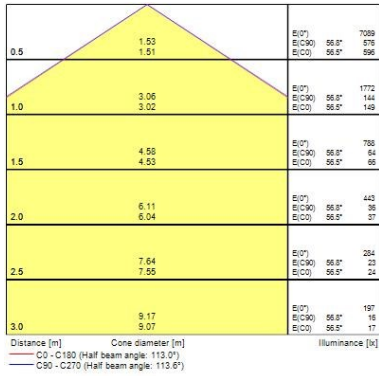

SylBatten LED - DALI

SYLBATTEN LED 1205MM 5500LM 4000K DALI (TP5)

0045191

Glow Wire Test (°C)	850
Nominal Frequency (Hz)	50Hz
LED Flickering Rate	Ultra low (5% or less)
Max. Luminaires per 10A C Breaker	19
Max. Luminaires per 13A C Breaker	25
Max. Luminaires per 16A C Breaker	31
Max. Luminaires per 20A C Breaker	38

Lifetime data

Lumen maintenance - L70 B50	50000
Lumen maintenance - L70 B20	30000
Lumen maintenance - L70 B10	15000
Lumen maintenance - L80 B50	30000
Lumen maintenance - L80 B20	30000
Lumen maintenance - L80 B10	15000
Lumen maintenance - L90 B50	15000
Lumen maintenance - L90 B20	15000
Lumen maintenance - L90 B10	15000
Average life (Nominal) (h)	50000

Physical data

Housing colour	White RAL 9016
IP rating	IP20
IK rating	IK07
Diffuser finish	Opal
Diffuser material	Polycarbonate
Nominal Product Length (mm)	1205
Nominal Product Width (mm)	66
Nominal Product Height (mm)	76
Weight (kg)	2.6

Packaging

Single packaging type	Carton
Product EAN number	5410288451916
Packaging single length / height (cm)	122.0
Packaging single width (cm)	8.0
Packaging single depth (cm)	9.0
DUN14 (outer)	05410288451916
Units per outer package	1
Packaging outer length / height (cm)	122.0
Packaging outer width (cm)	8.0
Packaging outer depth (cm)	9.0

PHOTOMETRY

SylBatten LED - DALI SYLBATTEN LED 1205MM 5500LM 4000K DALI (TP5) 0045191

TECHNICAL DRAWINGS