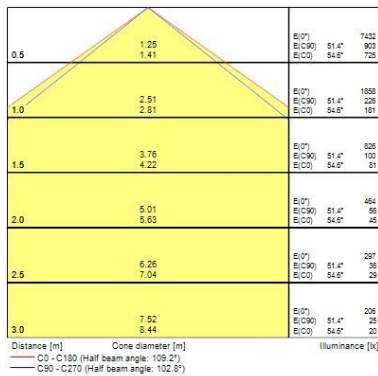

Hydroproof LED G3 MW

HYDROPROOF LED G3 1200mm Twin 4K MW

0048776

Lifetime data

Lumen maintenance - L70 B50	60000
Lumen maintenance - L80 B10	60000
Lumen maintenance - L90 B50	60000
Average life (Nominal) (h)	50000

Physical data

Housing colour	Grey
IP rating	IP65
IK rating	IK02
Diffuser finish	Clear
Diffuser material	PMMA
Nominal Product Length (mm)	1278
Nominal Product Width (mm)	110
Nominal Product Height (mm)	78
Weight (kg)	2.0

Packaging

Single packaging type	Carton
Product EAN number	5410288487762
Packaging single length / height (cm)	137.2
Packaging single width (cm)	11.6
Packaging single depth (cm)	8.4
DUN14 (outer)	05410288487762
Units per outer package	1
Packaging outer length / height (cm)	137.2
Packaging outer width (cm)	11.6
Packaging outer depth (cm)	8.4

Safety data

Dry applications use only	No

PHOTOMETRY