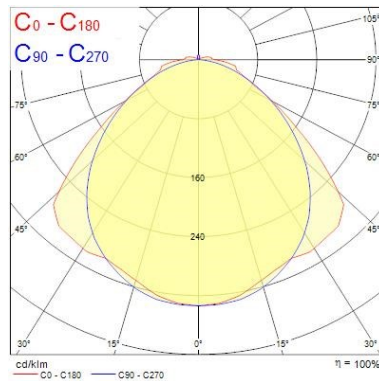

Hydroproof LED G3 MW

HYDROPROOF LED G3 1200mm Twin 4K MW

0048776

Lifetime data

Lumen maintenance - L70 B50	60000
Lumen maintenance - L80 B10	60000
Lumen maintenance - L90 B50	60000
Average life (Nominal) (h)	50000

Physical data

Housing colour	Grey
IP rating	IP65
IK rating	IK02
Diffuser finish	Clear
Diffuser material	PMMA
Nominal Product Length (mm)	1278
Nominal Product Width (mm)	110
Nominal Product Height (mm)	78
Weight (kg)	2.0

Packaging

Single packaging type	Carton
Product EAN number	5410288487762
Packaging single length / height (cm)	137.2
Packaging single width (cm)	11.6
Packaging single depth (cm)	8.4
DUN14 (outer)	05410288487762
Units per outer package	1
Packaging outer length / height (cm)	137.2
Packaging outer width (cm)	11.6
Packaging outer depth (cm)	8.4

Safety data

Dry applications use only	No

PHOTOMETRY