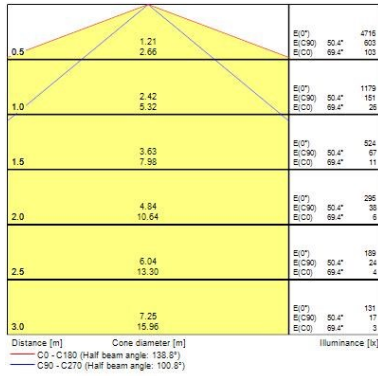

SylBatten LED

SYLBATTEN LED 1505MM 4000LM 4000K EB (TP3)

0045174

LED Flickering Rate	Medium (21% - 40%)
Max. Luminaires per 10A C Breaker	32
Max. Luminaires per 13A C Breaker	42
Max. Luminaires per 16A C Breaker	53
Max. Luminaires per 20A C Breaker	66

Lifetime data

Lumen maintenance - L70 B50	50000
Lumen maintenance - L70 B20	30000
Lumen maintenance - L70 B10	15000
Lumen maintenance - L80 B50	30000
Lumen maintenance - L80 B20	30000
Lumen maintenance - L80 B10	15000
Lumen maintenance - L90 B50	15000
Lumen maintenance - L90 B20	15000
Lumen maintenance - L90 B10	15000
Average life (Nominal) (h)	50000

Physical data

Housing colour	White RAL 9016
IP rating	IP20
IK rating	IK07
Diffuser finish	Opal
Diffuser material	Polycarbonate
Nominal Product Length (mm)	1505
Nominal Product Width (mm)	66
Nominal Product Height (mm)	76
Weight (kg)	3.064

Packaging

Single packaging type	Carton
Product EAN number	5410288451749
Packaging single length / height (cm)	154.6
Packaging single width (cm)	8.1
Packaging single depth (cm)	9.2
DUN14 (outer)	05410288451749
Units per outer package	1
Packaging outer length / height (cm)	154.6
Packaging outer width (cm)	8.1
Packaging outer depth (cm)	9.2

PHOTOMETRY

SylBatten LED SYLBATTEN LED 1505MM 4000LM 4000K EB (TP3) 0045174

TECHNICAL DRAWINGS