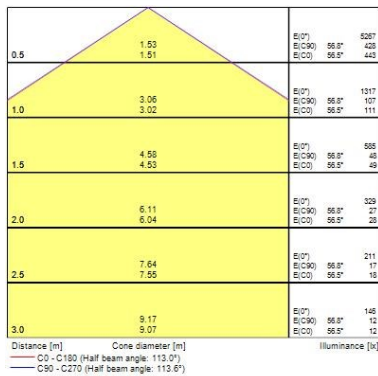

SylBatten LED

SYLBATTEN LED 1505MM 4000LM 4000K EB (TP3)

0045174

LED Flickering Rate	Medium (21% - 40%)
Max. Luminaires per 10A C Breaker	32
Max. Luminaires per 13A C Breaker	42
Max. Luminaires per 16A C Breaker	53
Max. Luminaires per 20A C Breaker	66

Lifetime data

Lumen maintenance - L70 B50	50000
Lumen maintenance - L70 B20	30000
Lumen maintenance - L70 B10	15000
Lumen maintenance - L80 B50	30000
Lumen maintenance - L80 B20	30000
Lumen maintenance - L80 B10	15000
Lumen maintenance - L90 B50	15000
Lumen maintenance - L90 B20	15000
Lumen maintenance - L90 B10	15000
Average life (Nominal) (h)	50000

Physical data

Housing colour	White RAL 9016
IP rating	IP20
IK rating	IK07
Diffuser finish	Opal
Diffuser material	Polycarbonate
Nominal Product Length (mm)	1505
Nominal Product Width (mm)	66
Nominal Product Height (mm)	76
Weight (kg)	3.064

Packaging

Single packaging type	Carton
Product EAN number	5410288451749
Packaging single length / height (cm)	154.6
Packaging single width (cm)	8.1
Packaging single depth (cm)	9.2
DUN14 (outer)	05410288451749
Units per outer package	1
Packaging outer length / height (cm)	154.6
Packaging outer width (cm)	8.1
Packaging outer depth (cm)	9.2

PHOTOMETRY

SylBatten LED SYLBATTEN LED 1505MM 4000LM 4000K EB (TP3) 0045174

TECHNICAL DRAWINGS