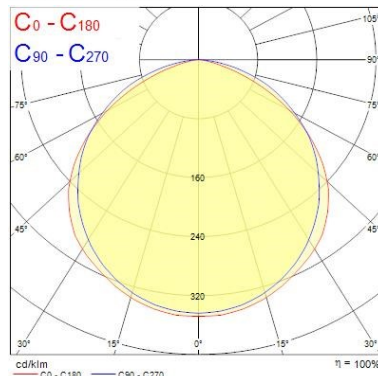

SylBatten LED

SYLBATTEN LED 1505MM 4000LM 4000K EB (TP3)

0045174

LED Flickering Rate	Medium (21% - 40%)
Max. Luminaires per 10A C Breaker	32
Max. Luminaires per 13A C Breaker	42
Max. Luminaires per 16A C Breaker	53
Max. Luminaires per 20A C Breaker	66

Lifetime data

Lumen maintenance - L70 B50	50000
Lumen maintenance - L70 B20	30000
Lumen maintenance - L70 B10	15000
Lumen maintenance - L80 B50	30000
Lumen maintenance - L80 B20	30000
Lumen maintenance - L80 B10	15000
Lumen maintenance - L90 B50	15000
Lumen maintenance - L90 B20	15000
Lumen maintenance - L90 B10	15000
Average life (Nominal) (h)	50000

Physical data

Housing colour	White RAL 9016
IP rating	IP20
IK rating	IK07
Diffuser finish	Opal
Diffuser material	Polycarbonate
Nominal Product Length (mm)	1505
Nominal Product Width (mm)	66
Nominal Product Height (mm)	76
Weight (kg)	3.064

Packaging

Single packaging type	Carton
Product EAN number	5410288451749
Packaging single length / height (cm)	154.6
Packaging single width (cm)	8.1
Packaging single depth (cm)	9.2
DUN14 (outer)	05410288451749
Units per outer package	1
Packaging outer length / height (cm)	154.6
Packaging outer width (cm)	8.1
Packaging outer depth (cm)	9.2

PHOTOMETRY

SylBatten LED SYLBATTEN LED 1505MM 4000LM 4000K EB (TP3) 0045174

TECHNICAL DRAWINGS