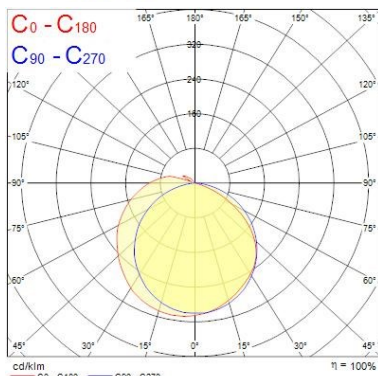

SylBatten LED

SYLBATTEN LED 1505MM 4000LM 4000K EB (TP3)

0045174

LED Flickering Rate	Medium (21% - 40%)
Max. Luminaires per 10A C Breaker	32
Max. Luminaires per 13A C Breaker	42
Max. Luminaires per 16A C Breaker	53
Max. Luminaires per 20A C Breaker	66

Lifetime data

Lumen maintenance - L70 B50	50000
Lumen maintenance - L70 B20	30000
Lumen maintenance - L70 B10	15000
Lumen maintenance - L80 B50	30000
Lumen maintenance - L80 B20	30000
Lumen maintenance - L80 B10	15000
Lumen maintenance - L90 B50	15000
Lumen maintenance - L90 B20	15000
Lumen maintenance - L90 B10	15000
Average life (Nominal) (h)	50000

Physical data

Housing colour	White RAL 9016
IP rating	IP20
IK rating	IK07
Diffuser finish	Opal
Diffuser material	Polycarbonate
Nominal Product Length (mm)	1505
Nominal Product Width (mm)	66
Nominal Product Height (mm)	76
Weight (kg)	3.064

Packaging

Single packaging type	Carton
Product EAN number	5410288451749
Packaging single length / height (cm)	154.6
Packaging single width (cm)	8.1
Packaging single depth (cm)	9.2
DUN14 (outer)	05410288451749
Units per outer package	1
Packaging outer length / height (cm)	154.6
Packaging outer width (cm)	8.1
Packaging outer depth (cm)	9.2

PHOTOMETRY

SylBatten LED SYLBATTEN LED 1505MM 4000LM 4000K EB (TP3) 0045174

TECHNICAL DRAWINGS