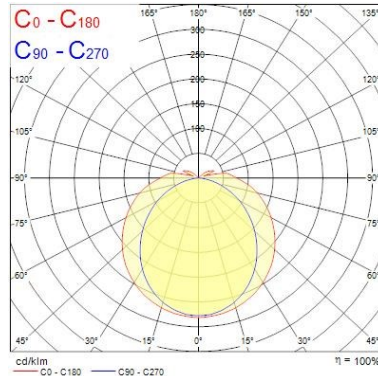

SylBatten LED

SYLBATTEN LED 1505MM 4000LM 4000K EB (TP3)

0045174

LED Flickering Rate	Medium (21% - 40%)
Max. Luminaires per 10A C Breaker	32
Max. Luminaires per 13A C Breaker	42
Max. Luminaires per 16A C Breaker	53
Max. Luminaires per 20A C Breaker	66

Lifetime data

Lumen maintenance - L70 B50	50000
Lumen maintenance - L70 B20	30000
Lumen maintenance - L70 B10	15000
Lumen maintenance - L80 B50	30000
Lumen maintenance - L80 B20	30000
Lumen maintenance - L80 B10	15000
Lumen maintenance - L90 B50	15000
Lumen maintenance - L90 B20	15000
Lumen maintenance - L90 B10	15000
Average life (Nominal) (h)	50000

Physical data

Housing colour	White RAL 9016
IP rating	IP20
IK rating	IK07
Diffuser finish	Opal
Diffuser material	Polycarbonate
Nominal Product Length (mm)	1505
Nominal Product Width (mm)	66
Nominal Product Height (mm)	76
Weight (kg)	3.064

Packaging

Single packaging type	Carton
Product EAN number	5410288451749
Packaging single length / height (cm)	154.6
Packaging single width (cm)	8.1
Packaging single depth (cm)	9.2
DUN14 (outer)	05410288451749
Units per outer package	1
Packaging outer length / height (cm)	154.6
Packaging outer width (cm)	8.1
Packaging outer depth (cm)	9.2

PHOTOMETRY

SylBatten LED SYLBATTEN LED 1505MM 4000LM 4000K EB (TP3) 0045174

TECHNICAL DRAWINGS