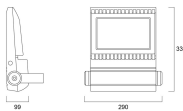

TECHNICAL DRAWINGS