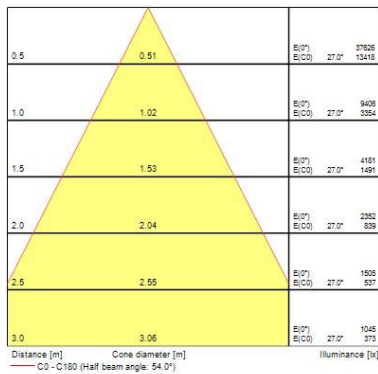

Sylveo LED 8000lm - Medium

Sylveo LED 8000LM WIDE 3K
0049110

LED Flickering Rate	Ultra low (5% or less)
Max. Luminaires per 10A C Breaker	8
Max. Luminaires per 13A C Breaker	23
Max. Luminaires per 16A C Breaker	13
Max. Luminaires per 20A C Breaker	35

Lifetime data

Lumen maintenance - L70 B50	50000
Lumen maintenance - L70 B20	42000
Lumen maintenance - L70 B10	39000
Lumen maintenance - L80 B50	49000
Lumen maintenance - L80 B20	33600
Lumen maintenance - L80 B10	31200
Lumen maintenance - L90 B50	22000
Lumen maintenance - L90 B20	18480
Lumen maintenance - L90 B10	17160
Average life (Nominal) (h)	50000

Physical data

Vertical Tilt (°)	180
Horizontal rotation (°)	180
Housing colour	RAL9006
IP rating	IP66
IK rating	IK08
Diffuser finish	Clear
Diffuser material	Glass
Nominal Product Length (mm)	290
Nominal Product Width (mm)	66
Nominal Product Height (mm)	333
Weight (kg)	4.541
Wind Area (m²)	0.082

Packaging

Single packaging type	Carton
Product EAN number	5410288491103
Packaging single length / height (cm)	31.8
Packaging single width (cm)	13.3
Packaging single depth (cm)	42.1
DUN14 (outer)	15410288491100
Units per outer package	2
Packaging outer length / height (cm)	33.7
Packaging outer width (cm)	28.9
Packaging outer depth (cm)	44.1

PHOTOMETRY

Sylveo LED 8000lm - Medium

Sylveo LED 8000LM WIDE 3K
0049110

TECHNICAL DRAWINGS