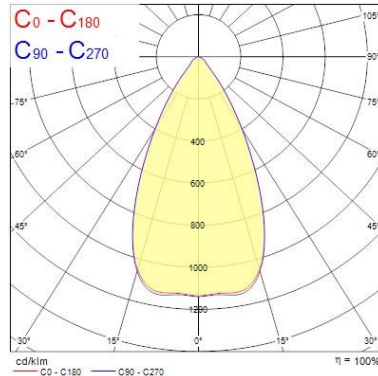

Sylveo LED 8000lm - Medium

Sylveo LED 8000LM WIDE 3K
0049110

LED Flickering Rate	Ultra low (5% or less)
Max. Luminaires per 10A C Breaker	8
Max. Luminaires per 13A C Breaker	23
Max. Luminaires per 16A C Breaker	13
Max. Luminaires per 20A C Breaker	35

Lifetime data

Lumen maintenance - L70 B50	50000
Lumen maintenance - L70 B20	42000
Lumen maintenance - L70 B10	39000
Lumen maintenance - L80 B50	49000
Lumen maintenance - L80 B20	33600
Lumen maintenance - L80 B10	31200
Lumen maintenance - L90 B50	22000
Lumen maintenance - L90 B20	18480
Lumen maintenance - L90 B10	17160
Average life (Nominal) (h)	50000

Physical data

Vertical Tilt (°)	180
Horizontal rotation (°)	180
Housing colour	RAL9006
IP rating	IP66
IK rating	IK08
Diffuser finish	Clear
Diffuser material	Glass
Nominal Product Length (mm)	290
Nominal Product Width (mm)	66
Nominal Product Height (mm)	333
Weight (kg)	4.541
Wind Area (m²)	0.082

Packaging

Single packaging type	Carton
Product EAN number	5410288491103
Packaging single length / height (cm)	31.8
Packaging single width (cm)	13.3
Packaging single depth (cm)	42.1
DUN14 (outer)	15410288491100
Units per outer package	2
Packaging outer length / height (cm)	33.7
Packaging outer width (cm)	28.9
Packaging outer depth (cm)	44.1

PHOTOMETRY

Sylveo LED 8000lm - Medium

Sylveo LED 8000LM WIDE 3K
0049110

TECHNICAL DRAWINGS