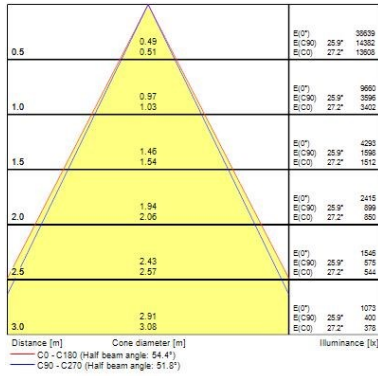

Sylveo LED 8000lm - Medium

Sylveo LED 8000LM WIDE 3K
0049110

LED Flickering Rate	Ultra low (5% or less)
Max. Luminaires per 10A C Breaker	8
Max. Luminaires per 13A C Breaker	23
Max. Luminaires per 16A C Breaker	13
Max. Luminaires per 20A C Breaker	35

Lifetime data

Lumen maintenance - L70 B50	50000
Lumen maintenance - L70 B20	42000
Lumen maintenance - L70 B10	39000
Lumen maintenance - L80 B50	49000
Lumen maintenance - L80 B20	33600
Lumen maintenance - L80 B10	31200
Lumen maintenance - L90 B50	22000
Lumen maintenance - L90 B20	18480
Lumen maintenance - L90 B10	17160
Average life (Nominal) (h)	50000

Physical data

Vertical Tilt (°)	180
Horizontal rotation (°)	180
Housing colour	RAL9006
IP rating	IP66
IK rating	IK08
Diffuser finish	Clear
Diffuser material	Glass
Nominal Product Length (mm)	290
Nominal Product Width (mm)	66
Nominal Product Height (mm)	333
Weight (kg)	4.541
Wind Area (m²)	0.082

Packaging

Single packaging type	Carton
Product EAN number	5410288491103
Packaging single length / height (cm)	31.8
Packaging single width (cm)	13.3
Packaging single depth (cm)	42.1
DUN14 (outer)	15410288491100
Units per outer package	2
Packaging outer length / height (cm)	33.7
Packaging outer width (cm)	28.9
Packaging outer depth (cm)	44.1

PHOTOMETRY

Sylveo LED 8000lm - Medium

Sylveo LED 8000LM WIDE 3K
0049110

TECHNICAL DRAWINGS