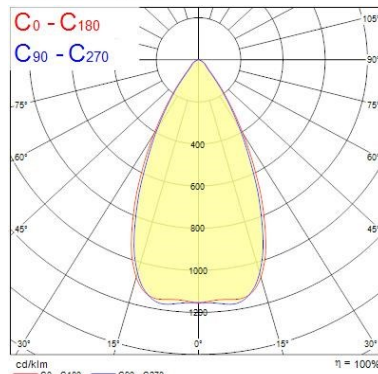

Sylveo LED 8000lm - Medium

Sylveo LED 8000LM WIDE 3K
0049110

LED Flickering Rate	Ultra low (5% or less)
Max. Luminaires per 10A C Breaker	8
Max. Luminaires per 13A C Breaker	23
Max. Luminaires per 16A C Breaker	13
Max. Luminaires per 20A C Breaker	35

Lifetime data

Lumen maintenance - L70 B50	50000
Lumen maintenance - L70 B20	42000
Lumen maintenance - L70 B10	39000
Lumen maintenance - L80 B50	49000
Lumen maintenance - L80 B20	33600
Lumen maintenance - L80 B10	31200
Lumen maintenance - L90 B50	22000
Lumen maintenance - L90 B20	18480
Lumen maintenance - L90 B10	17160
Average life (Nominal) (h)	50000

Physical data

Vertical Tilt (°)	180
Horizontal rotation (°)	180
Housing colour	RAL9006
IP rating	IP66
IK rating	IK08
Diffuser finish	Clear
Diffuser material	Glass
Nominal Product Length (mm)	290
Nominal Product Width (mm)	66
Nominal Product Height (mm)	333
Weight (kg)	4.541
Wind Area (m²)	0.082

Packaging

Single packaging type	Carton
Product EAN number	5410288491103
Packaging single length / height (cm)	31.8
Packaging single width (cm)	13.3
Packaging single depth (cm)	42.1
DUN14 (outer)	15410288491100
Units per outer package	2
Packaging outer length / height (cm)	33.7
Packaging outer width (cm)	28.9
Packaging outer depth (cm)	44.1

PHOTOMETRY

Sylveo LED 8000lm - Medium

Sylveo LED 8000LM WIDE 3K
0049110

TECHNICAL DRAWINGS