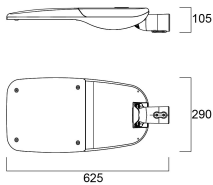

Skyline Street - Medium

Skyline Street M 5-12klm NW NR14 I 9022
0066628

Nominal Product Length (mm)	625
Nominal Product Width (mm)	290
Nominal Product Height (mm)	105
Weight (kg)	7.0
Wind Area (m ²)	0.04

Packaging

Single packaging type	Carton
Product EAN number	5410288666280
Packaging single length / height (cm)	62.5
Packaging single width (cm)	29.0
Packaging single depth (cm)	10.5
DUN14 (outer)	05410288666280
Units per outer package	1
Packaging outer length / height (cm)	62.5
Packaging outer width (cm)	29.0
Packaging outer depth (cm)	10.5

Safety data

Optimal operating condition (°C)	-40-50
----------------------------------	--------

PHOTOMETRY

TECHNICAL DRAWINGS

Skyline Street - Medium Skyline Street M 5-12klm NW NR14 I 9022 0066628

SYLVANIA 0066628