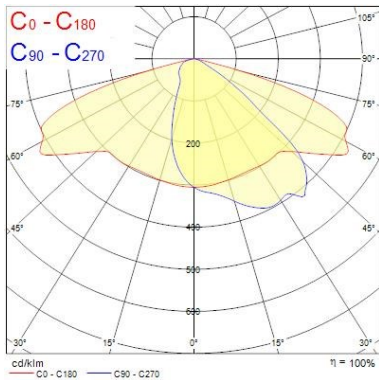

Skyline Street - Medium

Skyline Street M 5-12klm NW NR14 I 9022
0066628

Nominal Product Length (mm)	625
Nominal Product Width (mm)	290
Nominal Product Height (mm)	105
Weight (kg)	7.0
Wind Area (m²)	0.04

Packaging

Single packaging type	Carton
Product EAN number	5410288666280
Packaging single length / height (cm)	62.5
Packaging single width (cm)	29.0
Packaging single depth (cm)	10.5
DUN14 (outer)	05410288666280
Units per outer package	1
Packaging outer length / height (cm)	62.5
Packaging outer width (cm)	29.0
Packaging outer depth (cm)	10.5

Safety data

Optimal operating condition (°C)	-40-50

PHOTOMETRY

TECHNICAL DRAWINGS