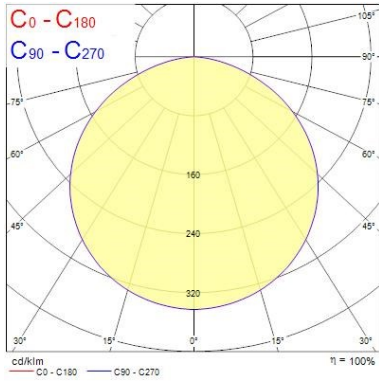

LumiStrip High Output LumiStrip HO Pro IP20 5M NW 3036971

0.5	1.58	E(0°) E(C0)	57.7°	1110 88
1.0	3.16	E(0°) E(C0)	57.7°	275 21
1.5	4.75	E(0°) E(C0)	57.7°	133 9
2.0	6.33	E(0°) E(C0)	57.7°	69 5
2.5	7.91	E(0°) E(C0)	57.7°	44 3
3.0	9.49	E(0°) E(C0)	57.7°	31 2

Distance [m]   Cone diameter [m]   Illuminance [lx]
C0 - C180 (Half beam angle: 115.4°)

TECHNICAL DRAWINGS

Lumiance 3036971

This luminaire contains built in LED lamps.

} LED

The lamps cannot be changed in the luminaire.

874/2012