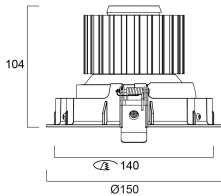

Physical data

Housing colour	White
IP rating	IP20
IK rating	IK02
Reflector finish	Metallised
Nominal Product Width (mm)	150
Nominal Product Height (mm)	104
Weight (kg)	0.77
Recessed Depth (mm)	104

Packaging

Single packaging type	Carton
Product EAN number	5410288602653
Packaging single length / height (cm)	18.0
Packaging single width (cm)	18.0
Packaging single depth (cm)	16.0
DUN14 (outer)	05410288602653
Units per outer package	1
Packaging outer length / height (cm)	18.0
Packaging outer width (cm)	18.0
Packaging outer depth (cm)	16.0

PHOTOMETRY

Expospot 90 adjustable

EXPOSPOT 90 ADJUSTABLE HE RA80 4000K MB WHITE

0060265

TECHNICAL DRAWINGS

SYLVANIA 0060265

 This luminaire contains built in LED lamps.

 } LED