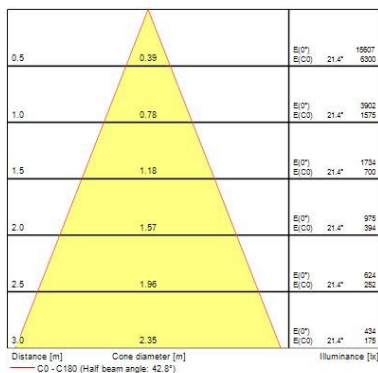

Expospot 90 adjustable

EXPOSPOT 90 ADJUSTABLE HE RA80 4000K MB WHITE

0060265

Lifetime data

Lumen maintenance - L70 B50	60000
Lumen maintenance - L70 B20	60000
Lumen maintenance - L70 B10	60000
Lumen maintenance - L80 B50	60000
Lumen maintenance - L80 B20	60000
Lumen maintenance - L80 B10	60000
Lumen maintenance - L90 B50	60000
Lumen maintenance - L90 B20	60000
Lumen maintenance - L90 B10	55000

Physical data

Housing colour	White
IP rating	IP20
IK rating	IK02
Reflector finish	Metallised
Nominal Product Width (mm)	150
Nominal Product Height (mm)	104
Weight (kg)	0.77
Recessed Depth (mm)	104

Packaging

Single packaging type	Carton
Product EAN number	5410288602653
Packaging single length / height (cm)	18.0
Packaging single width (cm)	18.0
Packaging single depth (cm)	16.0
DUN14 (outer)	05410288602653
Units per outer package	1
Packaging outer length / height (cm)	18.0
Packaging outer width (cm)	18.0
Packaging outer depth (cm)	16.0

PHOTOMETRY