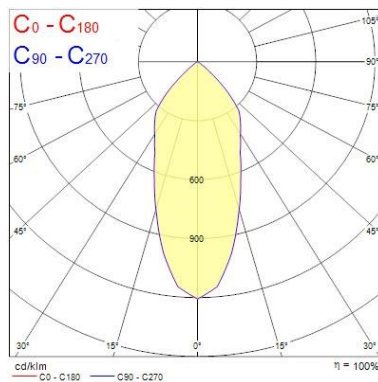

Expospot 90 adjustable

EXPOSPOT 90 ADJUSTABLE HE RA80 4000K MB WHITE

0060265

Lifetime data

Lumen maintenance - L70 B50	60000
Lumen maintenance - L70 B20	60000
Lumen maintenance - L70 B10	60000
Lumen maintenance - L80 B50	60000
Lumen maintenance - L80 B20	60000
Lumen maintenance - L80 B10	60000
Lumen maintenance - L90 B50	60000
Lumen maintenance - L90 B20	60000
Lumen maintenance - L90 B10	55000

Physical data

Housing colour	White
IP rating	IP20
IK rating	IK02
Reflector finish	Metallised
Nominal Product Width (mm)	150
Nominal Product Height (mm)	104
Weight (kg)	0.77
Recessed Depth (mm)	104

Packaging

Single packaging type	Carton
Product EAN number	5410288602653
Packaging single length / height (cm)	18.0
Packaging single width (cm)	18.0
Packaging single depth (cm)	16.0
DUN14 (outer)	05410288602653
Units per outer package	1
Packaging outer length / height (cm)	18.0
Packaging outer width (cm)	18.0
Packaging outer depth (cm)	16.0

PHOTOMETRY