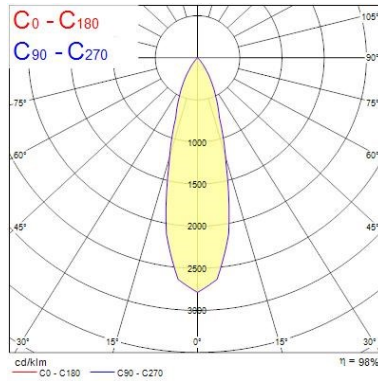

Optical data

Fixture luminous flux (lm)	1119
Luminaire efficacy (lm/W)	112
LOR (%)	100
Colour temperature (K)	3000
CRI (Ra)	85
Adjustable chromaticity	N
Beam Angle (°)	28
Distribution type	Direct

Electrical data

Lifetime data

Average life (Nominal) (h)	50000
-----------------------------------	-------

Physical data

Housing colour	Silver Trim
IP rating	IP20
IK rating	IK02
Diffuser finish	Silver Trim
Reflector finish	Aluminium
Nominal Product Height (mm)	72
Weight (kg)	0.339
Recessed Depth (mm)	72

Myriad V Residential LED - Housing only

MYRDHS ST 3K PHDM SIL
2057961

Packaging outer depth (cm)

17.5

PHOTOMETRY

0.5	0.26	E(0°) E(14.4°)	12470 9596
1.0	0.51	E(0°) E(14.4°)	3118 1422
1.5	0.77	E(0°) E(14.4°)	1388 633
2.0	1.03	E(0°) E(14.4°)	779 356
2.5	1.28	E(0°) E(14.4°)	489 226
3.0	1.54	E(0°) E(14.4°)	346 159

Distance [m] Cone diameter [m] Illuminance [lx]

— C0 - C180 (Half beam angle: 28.8°)

TECHNICAL DRAWINGS

Myriad V Residential LED - Housing only MYRDHS ST 3K PHDM SIL 2057961

Concord 2057961

 This luminaire contains built in LED lamps.