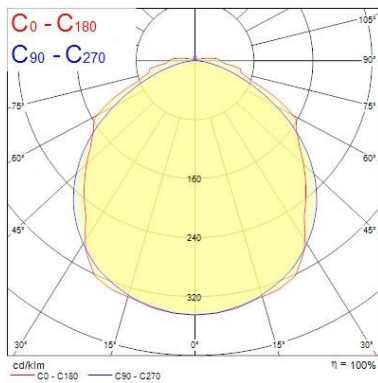

Physical data

Housing colour	Grey
IP rating	IP65
IK rating	IK08
Diffuser finish	Clear
Diffuser material	Polycarbonate
Nominal Product Length (mm)	1578
Nominal Product Width (mm)	84
Nominal Product Height (mm)	75
Weight (kg)	2.08

Safety data

Dry applications use only	No
---------------------------	----

PHOTOMETRY

Distance [m]	Cone diameter [m]	E ₀ [lx]	E ₁ (C90) [lx]	E ₂ (C0) [lx]	Illuminance [lx]
0.5	1.39 1.37	5438	540	559	
1.0	2.78 2.73	1367	136	140	
1.5	4.17 4.10	603	60	62	
2.0	5.57 5.47	339	34	35	
2.5	6.96 6.83	217	22	22	
3.0	8.35 8.20	151	15	15	