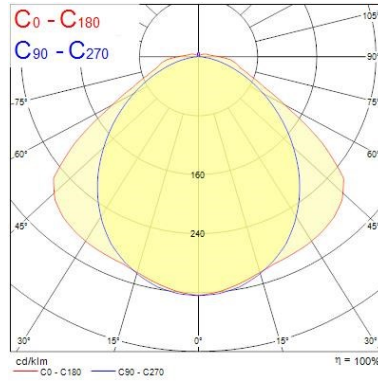

Optical data

Fixture luminous flux (lm)	7300
Luminaire efficacy (lm/W)	126
Colour temperature (K)	6500
Light colour	Daylight
CRI (Ra)	80
Colour Variation Initial (SDCM)	5
Beam Angle (°)	100
Distribution type	Direct
Glare control	25.6
Photobiological Risk Group	RG1

Physical data

Housing colour	Grey
IP rating	IP65
IK rating	IK08
Diffuser finish	Clear
Diffuser material	Polycarbonate
Nominal Product Length (mm)	1578
Nominal Product Width (mm)	110
Nominal Product Height (mm)	78
Weight (kg)	2.46

Safety data

Dry applications use only	No
---------------------------	----

PHOTOMETRY

Start Waterproof LED G3 DALI START WATERPROOF LED G3 1500MM T 6K QC DALI 0048674

0.5	1.15 1.62	E(0°) E(C90) E(C0)	9498 1343 690
1.0	2.30 3.24	E(0°) E(C90) E(C0)	2374 336 173
1.5	3.45 4.86	E(0°) E(C90) E(C0)	1058 149 77
2.0	4.60 6.48	E(0°) E(C90) E(C0)	594 84 43
2.5	5.75 8.10	E(0°) E(C90) E(C0)	390 54 28
3.0	6.90 9.71	E(0°) E(C90) E(C0)	264 37 19

Distance [m] Cone diameter [m] Illuminance [lx]

— C0 - C180 (Half beam angle: 116.6°)
— C90 - C270 (Half beam angle: 96.0°)

TECHNICAL DRAWINGS

SYLVANIA 0048674

This luminaire contains built in LED lamps.

}