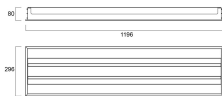

TECHNICAL DRAWINGS