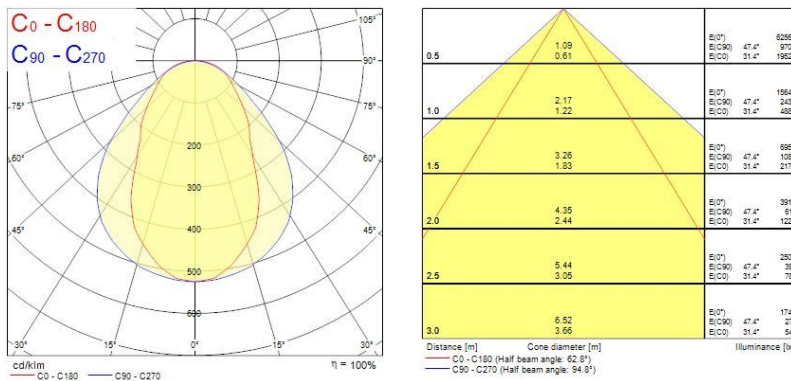

Rubico LED 1200

RUBICO LED 1200x300 HE 4K DALI
0044288

Nominal Product Height (mm)	80
Weight (kg)	5.6

Packaging

Single packaging type	Carton
Product EAN number	5410288442884
Packaging single length / height (cm)	123.0
Packaging single width (cm)	36.0
Packaging single depth (cm)	11.0
DUN14 (outer)	05410288442884
Units per outer package	1
Packaging outer length / height (cm)	123.0
Packaging outer width (cm)	36.0
Packaging outer depth (cm)	11.0

PHOTOMETRY

TECHNICAL DRAWINGS