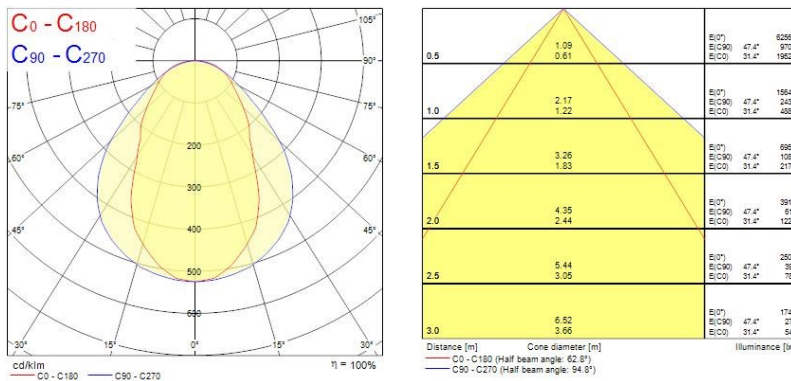

Rubico LED 1200

RUBICO LED 1200x300 HE 4K
0044285

Nominal Product Height (mm)	80
Weight (kg)	5.6

Packaging

Single packaging type	Carton
Product EAN number	5410288442853
Packaging single length / height (cm)	123.0
Packaging single width (cm)	36.0
Packaging single depth (cm)	11.0
DUN14 (outer)	05410288442853
Units per outer package	1
Packaging outer length / height (cm)	123.0
Packaging outer width (cm)	36.0
Packaging outer depth (cm)	11.0

PHOTOMETRY

TECHNICAL DRAWINGS