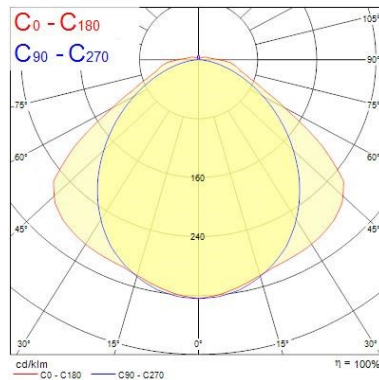

Start Waterproof LED G3 fixed output START WATERPROOF LED G3 1500MM T 4K QC 0048653

Lumen maintenance - L90 B20	53000
Lumen maintenance - L90 B10	50000
Average life (Nominal) (h)	50000

Physical data

Housing colour	Grey
IP rating	IP65
IK rating	IK08
Diffuser finish	Clear
Diffuser material	Polycarbonate
Nominal Product Length (mm)	1578
Nominal Product Width (mm)	110
Nominal Product Height (mm)	78
Weight (kg)	2.44

Packaging

Single packaging type	Carton
Product EAN number	5410288486536
Packaging single length / height (cm)	167.2
Packaging single width (cm)	11.6
Packaging single depth (cm)	8.4
DUN14 (outer)	05410288486536
Units per outer package	1
Packaging outer length / height (cm)	167.2
Packaging outer width (cm)	11.6
Packaging outer depth (cm)	8.4

Safety data

Dry applications use only	No

PHOTOMETRY

TECHNICAL DRAWINGS