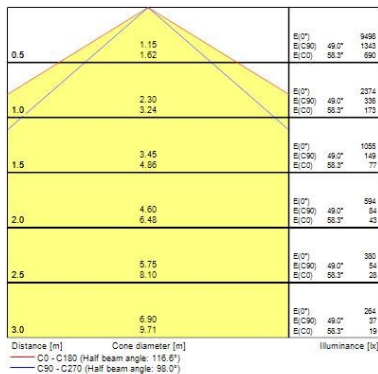

Start Waterproof LED G3 fixed output START WATERPROOF LED G3 1500MM T 4K QC 0048653

Lumen maintenance - L90 B20	53000
Lumen maintenance - L90 B10	50000
Average life (Nominal) (h)	50000

Physical data

Housing colour	Grey
IP rating	IP65
IK rating	IK08
Diffuser finish	Clear
Diffuser material	Polycarbonate
Nominal Product Length (mm)	1578
Nominal Product Width (mm)	110
Nominal Product Height (mm)	78
Weight (kg)	2.44

Packaging

Single packaging type	Carton
Product EAN number	5410288486536
Packaging single length / height (cm)	167.2
Packaging single width (cm)	11.6
Packaging single depth (cm)	8.4
DUN14 (outer)	05410288486536
Units per outer package	1
Packaging outer length / height (cm)	167.2
Packaging outer width (cm)	11.6
Packaging outer depth (cm)	8.4

Safety data

Dry applications use only	No

PHOTOMETRY

TECHNICAL DRAWINGS