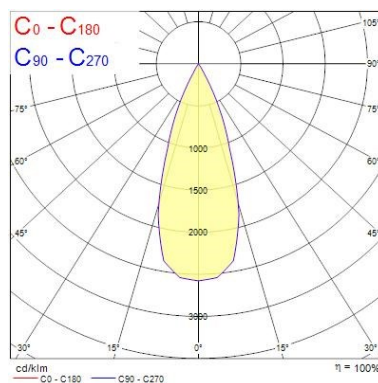

Beacon LED Accent

BEACON ACCENT 97CRI 4K MEDIUM BEAM L1 ON-BOARD DIM BLACK
2059552

Lumen maintenance - L90 B10	33000
Average life (Nominal) (h)	50000

Physical data

Vertical Tilt (°)	90
Horizontal rotation (°)	355
Housing colour	Black
IP rating	IP20
IK rating	IK02
Reflector finish	Aluminium Reflector
Nominal Product Width (mm)	130
Nominal Product Height (mm)	169
Nominal Product Diameter (mm)	80
Weight (kg)	0.7

Packaging

Single packaging type	Carton
Product EAN number	5025768595525
Packaging single length / height (cm)	16.0
Packaging single width (cm)	17.6
Packaging single depth (cm)	18.2
DUN14 (outer)	05025768595525
Units per outer package	1
Packaging outer length / height (cm)	16.0
Packaging outer width (cm)	17.6
Packaging outer depth (cm)	18.2

PHOTOMETRY

TECHNICAL DRAWINGS