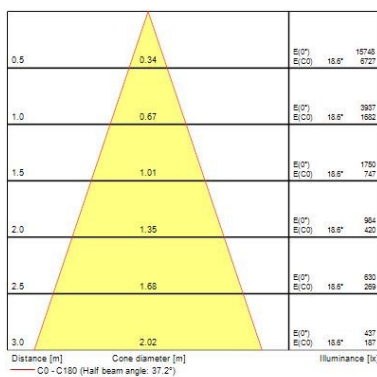

Beacon LED Accent

BEACON ACCENT 97CRI 4K MEDIUM BEAM L1 ON-BOARD DIM BLACK
2059552

Lumen maintenance - L90 B10	33000
Average life (Nominal) (h)	50000

Physical data

Vertical Tilt (°)	90
Horizontal rotation (°)	355
Housing colour	Black
IP rating	IP20
IK rating	IK02
Reflector finish	Aluminium Reflector
Nominal Product Width (mm)	130
Nominal Product Height (mm)	169
Nominal Product Diameter (mm)	80
Weight (kg)	0.7

Packaging

Single packaging type	Carton
Product EAN number	5025768595525
Packaging single length / height (cm)	16.0
Packaging single width (cm)	17.6
Packaging single depth (cm)	18.2
DUN14 (outer)	05025768595525
Units per outer package	1
Packaging outer length / height (cm)	16.0
Packaging outer width (cm)	17.6
Packaging outer depth (cm)	18.2

PHOTOMETRY

TECHNICAL DRAWINGS