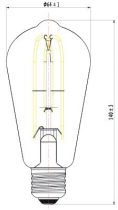

ToLEDo Vintage ST64

TOLEDO™ VINTAGE ST64 250LM 820 E27 SL

0027980

Special purpose lamp	No
Dry applications use only	Yes
Suitable for household illumination	Yes
Safety message	Not Suitable for totally enclosed fixtures

PHOTOMETRY

TECHNICAL DRAWINGS