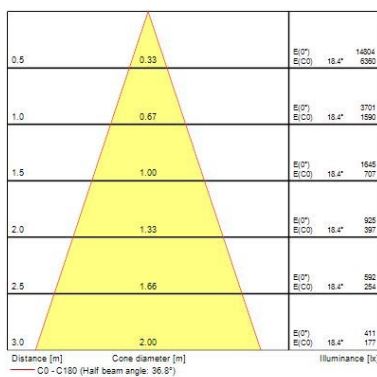

Beacon LED Accent

BEACON ACCENT 97CRI 3K MEDIUM BEAM L1 ON-BOARD DIM WHITE
2059547

Lumen maintenance - L90 B10	33000
Average life (Nominal) (h)	50000

Physical data

Vertical Tilt (°)	90
Horizontal rotation (°)	355
Housing colour	White
IP rating	IP20
IK rating	IK02
Reflector finish	Aluminium Reflector
Nominal Product Width (mm)	130
Nominal Product Height (mm)	169
Nominal Product Diameter (mm)	80
Weight (kg)	0.7

Packaging

Single packaging type	Carton
Product EAN number	5025768595471
Packaging single length / height (cm)	16.0
Packaging single width (cm)	17.6
Packaging single depth (cm)	18.2
DUN14 (outer)	05025768595471
Units per outer package	1
Packaging outer length / height (cm)	16.0
Packaging outer width (cm)	17.6
Packaging outer depth (cm)	18.2

PHOTOMETRY

TECHNICAL DRAWINGS