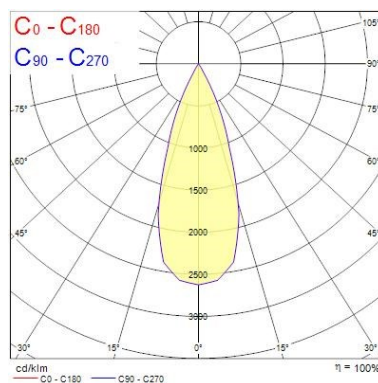

Beacon LED Accent

BEACON ACCENT 97CRI 3K MEDIUM BEAM L1 ON-BOARD DIM WHITE
2059547

Lumen maintenance - L90 B10	33000
Average life (Nominal) (h)	50000

Physical data

Vertical Tilt (°)	90
Horizontal rotation (°)	355
Housing colour	White
IP rating	IP20
IK rating	IK02
Reflector finish	Aluminium Reflector
Nominal Product Width (mm)	130
Nominal Product Height (mm)	169
Nominal Product Diameter (mm)	80
Weight (kg)	0.7

Packaging

Single packaging type	Carton
Product EAN number	5025768595471
Packaging single length / height (cm)	16.0
Packaging single width (cm)	17.6
Packaging single depth (cm)	18.2
DUN14 (outer)	05025768595471
Units per outer package	1
Packaging outer length / height (cm)	16.0
Packaging outer width (cm)	17.6
Packaging outer depth (cm)	18.2

PHOTOMETRY

TECHNICAL DRAWINGS