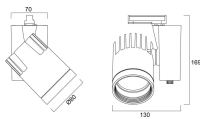

TECHNICAL DRAWINGS