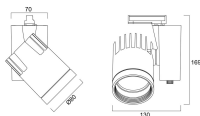

TECHNICAL DRAWINGS