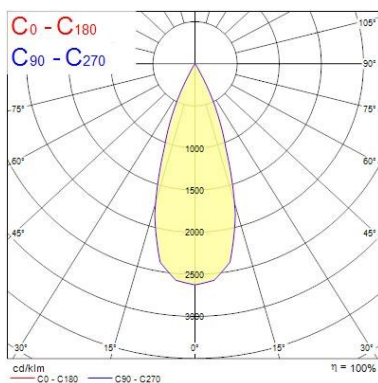

Beacon LED Accent

BEACON ACCENT 97CRI 3K MEDIUM BEAM L1 ON-BOARD DIM BLACK
2059546

Lumen maintenance - L90 B10	33000
Average life (Nominal) (h)	50000

Physical data

Vertical Tilt (°)	90
Horizontal rotation (°)	355
Housing colour	Black
IP rating	IP20
IK rating	IK02
Reflector finish	Aluminium Reflector
Nominal Product Width (mm)	130
Nominal Product Height (mm)	169
Nominal Product Diameter (mm)	80
Weight (kg)	0.7

Packaging

Single packaging type	Carton
Product EAN number	5025768595464
Packaging single length / height (cm)	16.0
Packaging single width (cm)	17.6
Packaging single depth (cm)	18.2
DUN14 (outer)	05025768595464
Units per outer package	1
Packaging outer length / height (cm)	16.0
Packaging outer width (cm)	17.6
Packaging outer depth (cm)	18.2

PHOTOMETRY

Distance [m]	Cone diameter [m]	E₁(0°) E₁(C0)	E₂(0°) E₂(C0)	Illuminance [lx]
0.5	0.33	14504	6360	
1.0	0.67	3701	1590	
1.5	1.00	1645	737	
2.0	1.33	925	397	
2.5	1.66	592	264	
3.0	2.00	411	177	

Distance [m] Cone diameter [m] Illuminance [lx]
C0 - C180 (Half beam angle: 36.8°)

TECHNICAL DRAWINGS