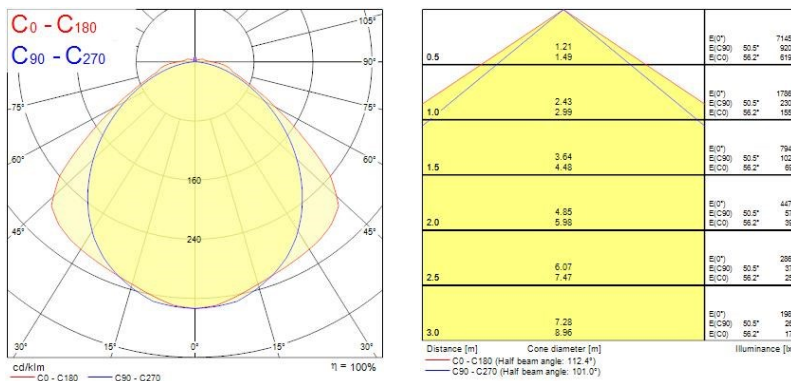

Sylproof Superia LED G3 Quick connector SYLPROOF SUPERIA LED G3 1200mm Twin 4K QC MW 0048741

Lumen maintenance - L90 B50	60000
Average life (Nominal) (h)	50000

Physical data

Housing colour	Grey
IP rating	IP65
IK rating	IK08
Diffuser finish	Clear
Diffuser material	Polycarbonate
Nominal Product Length (mm)	1278
Nominal Product Width (mm)	110
Nominal Product Height (mm)	78
Weight (kg)	1.87

Packaging

Single packaging type	Carton
Product EAN number	5410288487410
Packaging single length / height (cm)	137.2
Packaging single width (cm)	11.6
Packaging single depth (cm)	8.4
DUN14 (outer)	05410288487410
Units per outer package	1
Packaging outer length / height (cm)	137.2
Packaging outer width (cm)	11.6
Packaging outer depth (cm)	8.4

Safety data

Dry applications use only	No

PHOTOMETRY

TECHNICAL DRAWINGS