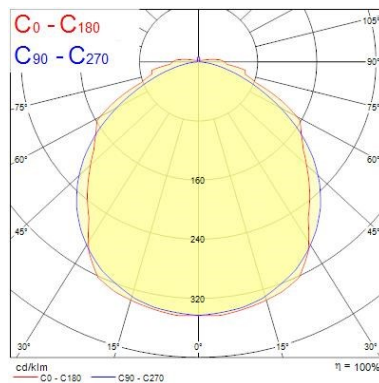

Optical data

Fixture luminous flux (lm)	4800
Luminaire efficacy (lm/W)	155
Colour temperature (K)	4000
Light colour	Neutral White
CRI (Ra)	80
Colour Variation Initial (SDCM)	3
Beam Angle (°)	100
Distribution type	Direct
Photobiological Risk Group	RG0

Physical data

Housing colour	Grey
IP rating	IP65
IK rating	IK08
Diffuser finish	Clear
Diffuser material	Polycarbonate
Nominal Product Length (mm)	1578
Nominal Product Width (mm)	84
Nominal Product Height (mm)	75
Weight (kg)	2.08

Safety data

Dry applications use only	No
---------------------------	----

PHOTOMETRY

Distance (m)	Cone diameter (m)	E(0°)	E(C90)	E(C0)
0.5	1.41 1.38	8593	541	867
1.0	2.81 2.76	1548	163	167
1.5	4.22 4.14	733	71	74
2.0	5.63 5.53	412	40	42
2.5	7.04 6.91	264	26	27
3.0	8.44 8.29	183	18	19

Distance (m) Cone diameter (m) Illuminance (lx)

— C0 - C180 (Half beam angle: 108.2°)

— C90 - C270 (Half beam angle: 109.2°)

TECHNICAL DRAWINGS

Sylproof Superia LED G3 MW

SYLPROOF SUPERIA LED G3 1500mm Single 4K MW