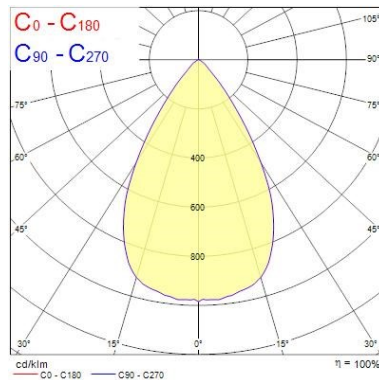

Start Track Spot Integral

START Track Spot Integral 4700lm 930 MB WB WHT

0005426

Lumen maintenance - L90 B20	17000
Lumen maintenance - L90 B10	15900
Average life (Nominal) (h)	50000

Physical data

Vertical Tilt (°)	90
Horizontal rotation (°)	345
Housing colour	White - RAL9016
IP rating	IP20
IK rating	IK03
Diffuser finish	Clear
Diffuser material	PC
Nominal Product Length (mm)	303
Nominal Product Width (mm)	148
Nominal Product Height (mm)	91
Weight (kg)	1.265

Packaging

Single packaging type	Carton
Product EAN number	5410288054261
Packaging single length / height (cm)	9.5
Packaging single width (cm)	9.5
Packaging single depth (cm)	31.0
DUN14 (outer)	15410288054268
Units per outer package	6
Packaging outer length / height (cm)	30.5
Packaging outer width (cm)	20.5
Packaging outer depth (cm)	33.0

PHOTOMETRY