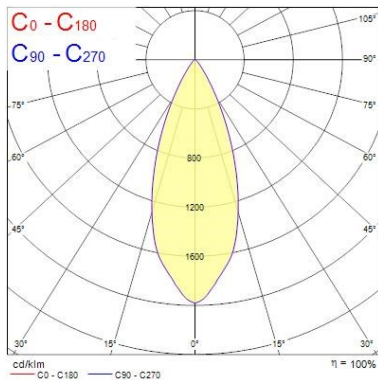

Start Track Spot Integral

START Track Spot Integral 4700lm 930 MB WB WHT

0005426

Lumen maintenance - L90 B20	17000
Lumen maintenance - L90 B10	15900
Average life (Nominal) (h)	50000

Physical data

Vertical Tilt (°)	90
Horizontal rotation (°)	345
Housing colour	White - RAL9016
IP rating	IP20
IK rating	IK03
Diffuser finish	Clear
Diffuser material	PC
Nominal Product Length (mm)	303
Nominal Product Width (mm)	148
Nominal Product Height (mm)	91
Weight (kg)	1.265

Packaging

Single packaging type	Carton
Product EAN number	5410288054261
Packaging single length / height (cm)	9.5
Packaging single width (cm)	9.5
Packaging single depth (cm)	31.0
DUN14 (outer)	15410288054268
Units per outer package	6
Packaging outer length / height (cm)	30.5
Packaging outer width (cm)	20.5
Packaging outer depth (cm)	33.0

PHOTOMETRY