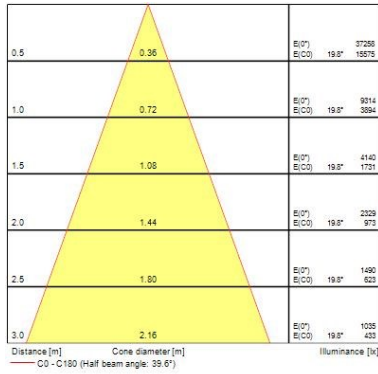

Optical data

| | |
|---------------------------------|------------|
| Fixture luminous flux (lm) | 4700 |
| Luminaire efficacy (lm/W) | 87 |
| Colour temperature (K) | 3000 |
| Colour Code | 930 |
| Light colour | Warm White |
| CRI (Ra) | 90 |
| Colour Variation Initial (SDCM) | 3 |
| Beam Angle (°) | 36 |
| Photobiological Risk Group | RG1 |

Physical data

| | |
|-----------------------------|-----------------|
| Vertical Tilt (°) | 90 |
| Horizontal rotation (°) | 345 |
| Housing colour | White - RAL9016 |
| IP rating | IP20 |
| IK rating | IK03 |
| Diffuser finish | Clear |
| Diffuser material | PC |
| Nominal Product Length (mm) | 303 |
| Nominal Product Width (mm) | 148 |
| Nominal Product Height (mm) | 91 |
| Weight (kg) | 1.265 |

Packaging

| | |
|---------------------------------------|----------------|
| Single packaging type | Carton |
| Product EAN number | 5410288054261 |
| Packaging single length / height (cm) | 9.5 |
| Packaging single width (cm) | 9.5 |
| Packaging single depth (cm) | 31.0 |
| DUN14 (outer) | 15410288054268 |
| Units per outer package | 6 |
| Packaging outer length / height (cm) | 30.5 |
| Packaging outer width (cm) | 20.5 |
| Packaging outer depth (cm) | 33.0 |

PHOTOMETRY

Start Track Spot Integral

START Track Spot Integral 4700lm 930 MB WB WHT
0005426

TECHNICAL DRAWINGS

Start Track Spot Integral

START Track Spot Integral 4700lm 930 MB WB WHT
0005426

SYLVANIA 0005426