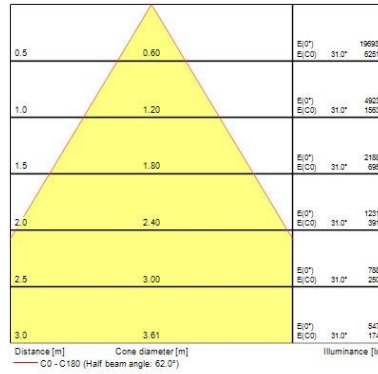

Optical data

| | |
|---------------------------------|------------|
| Fixture luminous flux (lm) | 4700 |
| Luminaire efficacy (lm/W) | 87 |
| Colour temperature (K) | 3000 |
| Colour Code | 930 |
| Light colour | Warm White |
| CRI (Ra) | 90 |
| Colour Variation Initial (SDCM) | 3 |
| Beam Angle (°) | 36 |
| Photobiological Risk Group | RG1 |

Physical data

| | |
|-----------------------------|-----------------|
| Vertical Tilt (°) | 90 |
| Horizontal rotation (°) | 345 |
| Housing colour | White - RAL9016 |
| IP rating | IP20 |
| IK rating | IK03 |
| Diffuser finish | Clear |
| Diffuser material | PC |
| Nominal Product Length (mm) | 303 |
| Nominal Product Width (mm) | 148 |
| Nominal Product Height (mm) | 91 |
| Weight (kg) | 1.265 |

Packaging

| | |
|---------------------------------------|----------------|
| Single packaging type | Carton |
| Product EAN number | 5410288054261 |
| Packaging single length / height (cm) | 9.5 |
| Packaging single width (cm) | 9.5 |
| Packaging single depth (cm) | 31.0 |
| DUN14 (outer) | 15410288054268 |
| Units per outer package | 6 |
| Packaging outer length / height (cm) | 30.5 |
| Packaging outer width (cm) | 20.5 |
| Packaging outer depth (cm) | 33.0 |

PHOTOMETRY

Start Track Spot Integral

START Track Spot Integral 4700lm 930 MB WB WHT
0005426

TECHNICAL DRAWINGS

Start Track Spot Integral

START Track Spot Integral 4700lm 930 MB WB WHT
0005426

SYLVANIA 0005426