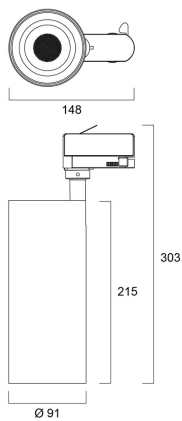

Optical data

| | |
|---------------------------------|------------|
| Fixture luminous flux (lm) | 4700 |
| Luminaire efficacy (lm/W) | 87 |
| Colour temperature (K) | 3000 |
| Colour Code | 930 |
| Light colour | Warm White |
| CRI (Ra) | 90 |
| Colour Variation Initial (SDCM) | 3 |
| Beam Angle (°) | 36 |
| Photobiological Risk Group | RG1 |

Physical data

| | |
|-----------------------------|-----------------|
| Vertical Tilt (°) | 90 |
| Horizontal rotation (°) | 345 |
| Housing colour | White - RAL9016 |
| IP rating | IP20 |
| IK rating | IK03 |
| Diffuser finish | Clear |
| Diffuser material | PC |
| Nominal Product Length (mm) | 303 |
| Nominal Product Width (mm) | 148 |
| Nominal Product Height (mm) | 91 |
| Weight (kg) | 1.265 |

Packaging

| | |
|---------------------------------------|----------------|
| Single packaging type | Carton |
| Product EAN number | 5410288054261 |
| Packaging single length / height (cm) | 9.5 |
| Packaging single width (cm) | 9.5 |
| Packaging single depth (cm) | 31.0 |
| DUN14 (outer) | 15410288054268 |
| Units per outer package | 6 |
| Packaging outer length / height (cm) | 30.5 |
| Packaging outer width (cm) | 20.5 |
| Packaging outer depth (cm) | 33.0 |

PHOTOMETRY

Start Track Spot Integral

START Track Spot Integral 4700lm 930 MB WB WHT
0005426

TECHNICAL DRAWINGS

Start Track Spot Integral

START Track Spot Integral 4700lm 930 MB WB WHT
0005426

SYLVANIA 0005426