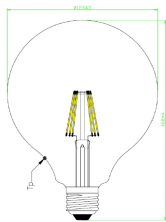

ToLEDo Retro G120

ToLEDo RT G120 V3 CL 1055LM 827 E27 SL

0027147

Units per outer package	60
Packaging outer length / height (cm)	107.2
Packaging outer width (cm)	42.3
Packaging outer depth (cm)	56.3

Safety data

Breakage cleaning instructions	Not applicable
Special purpose lamp	No
Intended purpose	No
Dry applications use only	Yes
Suitable for household illumination	Yes
Safety message	Not Suitable for totally enclosed fixtures

TECHNICAL DRAWINGS