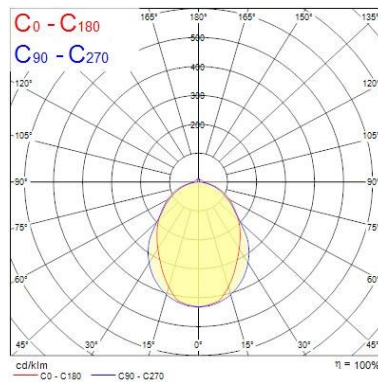

Optical data

Fixture luminous flux (lm)	3750
Luminaire efficacy (lm/W)	78
Colour temperature (K)	4000
Light colour	Neutral White
CRI (Ra)	80
Colour Consistency (SDCM)	3
Adjustable chromaticity	N
Distribution type	Direct
Glare control	UGR<19
Photobiological Risk Group	0

Lifetime data

Average life (Nominal) (h)	50000
-----------------------------------	-------

Physical data

Housing colour	White RAL 9010
IP rating	IP40
IK rating	IK02
Diffuser finish	Satin
Diffuser material	Acrylic
Reflector finish	Micro Prismatic
Nominal Product Length (mm)	595
Nominal Product Width (mm)	595
Nominal Product Height (mm)	95
Weight (kg)	6.1
Recessed Depth (mm)	90

PHOTOMETRY

Distance [m]	Cone diameter [m]	E(l) ⁽¹⁾	E(l)C(90)	E(l)C(41.3°)
0.5	0.98 0.98	8462	44.5° 1176	41.3° 1374
1.0	1.97 1.76	1620	44.5° 294	41.3° 344
1.5	2.95 2.64	720	44.5° 131	41.3° 152
2.0	3.93 3.51	405	44.5° 74	41.3° 86
2.5	4.91 4.39	259	44.5° 47	41.3° 55
3.0	5.90 5.27	180	44.5° 33	41.3° 38

Distance [m] Cone diameter [m] Illuminance [lx]

— C0 - C180 (Half beam angle: 82.6°)
— C90 - C270 (Half beam angle: 99.0°)

TECHNICAL DRAWINGS

Officelyte Classic LED
OFFLYTE CLASSIC LED HO 4K
2058060