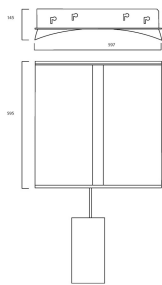

Lifetime data

Average life (Nominal) (h)	50000
-----------------------------------	-------

Physical data

Housing colour	White RAL 9010
IP rating	IP40
IK rating	IK02
Diffuser finish	Satin
Diffuser material	Acrylic
Reflector finish	Micro Prismatic
Nominal Product Length (mm)	595
Nominal Product Width (mm)	595
Nominal Product Height (mm)	95
Weight (kg)	6.1
Recessed Depth (mm)	90

Packaging

Single packaging type	Carton
------------------------------	--------

Officelyte Classic LED OFFLYTE CLASSIC LED HO 4K 2058060

Product EAN number	5025768580606
Packaging single length / height (cm)	62.0
Packaging single width (cm)	62.0
Packaging single depth (cm)	17.0
DUN14 (outer)	05025768580606
Units per outer package	1
Packaging outer length / height (cm)	62.0
Packaging outer width (cm)	62.0
Packaging outer depth (cm)	17.0

PHOTOMETRY

Distance [m]	Cone diameter [m]	E(l) ⁽¹⁾	E(l)C(90)	E(l)C(41.3°)
0.5	0.98 0.98	8462	44.5° 1176	41.3° 1374
1.0	1.97 1.76	1620	44.5° 294	41.3° 344
1.5	2.95 2.64	720	44.5° 131	41.3° 152
2.0	3.93 3.51	405	44.5° 74	41.3° 86
2.5	4.91 4.39	259	44.5° 47	41.3° 55
3.0	5.90 5.27	180	44.5° 33	41.3° 38

Distance [m] Cone diameter [m] Illuminance [lx]

— C0 - C180 (Half beam angle: 82.6°)
— C90 - C270 (Half beam angle: 99.0°)

TECHNICAL DRAWINGS

Officelyte Classic LED
OFFLYTE CLASSIC LED HO 4K
2058060