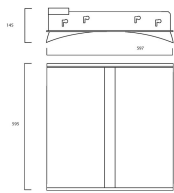

Officelyte Classic Fluorescent

OfficeLyte Classic FLUO 1x40W EM
2058068

Certifications	EUNEW001
ETIM Class	EC002892

Optical data

Fixture luminous flux (lm)	2638
Colour temperature (K)	4000
Light colour	Neutral White
CRI (Ra)	85
Adjustable chromaticity	N
Distribution type	Direct/Indirect
Glare control	UGR < 19
Emergency duration (h)	3

Electrical data

Total power consumption (W)	45
Mains voltage (V)	220-240V~
Electrical protection	Class I
Control gear type	Electronic
Transformer required	Yes
Glow Wire Test (°C)	650

Lifetime data

Average life (Nominal) (h)	50000

Physical data

Housing colour	White RAL 9010
IP rating	IP40
Diffuser finish	Satin
Diffuser material	Acrylic
Reflector finish	Micro Prismatic
Nominal Product Length (mm)	595
Nominal Product Width (mm)	595
Nominal Product Height (mm)	145
Weight (kg)	7.7
Recessed Depth (mm)	105

Packaging

Single packaging type	Carton
Product EAN number	5025768580682
Packaging single length / height (cm)	62.0
Packaging single width (cm)	62.0
Packaging single depth (cm)	17.0
DUN14 (outer)	05025768580682
Units per outer package	1
Packaging outer length / height (cm)	62.0
Packaging outer width (cm)	62.0
Packaging outer depth (cm)	17.0

Officelyte Classic Fluorescent

OfficeLyte Classic FLUO 1x40W EM
2058068

PHOTOMETRY

TECHNICAL DRAWINGS

Concord 2058068

This luminaire is compatible with bulbs of the energy classes:

This luminaire is sold with a bulb of the energy class:

874/2012