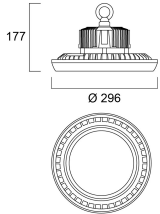

Physical data

Housing colour	Black
IP rating	IP65
IK rating	IK08
Diffuser finish	Clear
Diffuser material	Polycarbonate
Nominal Product Length (mm)	296
Nominal Product Width (mm)	296
Nominal Product Height (mm)	177
Nominal Product Diameter (mm)	296
Weight (kg)	3.4

Packaging

Single packaging type	Carton
Product EAN number	5410288393483
Packaging single length / height (cm)	36.0
Packaging single width (cm)	36.0
Packaging single depth (cm)	17.7
DUN14 (outer)	05410288393483
Units per outer package	1
Packaging outer length / height (cm)	36.0
Packaging outer width (cm)	36.0
Packaging outer depth (cm)	17.7

PHOTOMETRY

Start Highbay START Highbay IP65 1-10V 19000lm 840 WB 0039348

Start Highbay

START Highbay IP65 1-10V 19000lm 840 WB
0039348

TECHNICAL DRAWINGS

SYLVANIA 0039348

 This luminaire contains built in LED lamps.