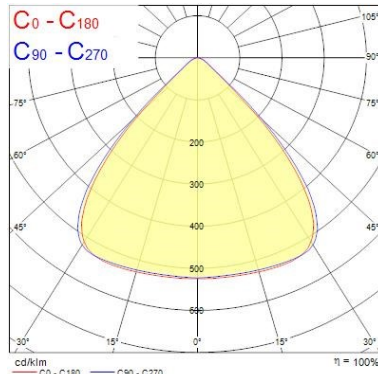

Start Highbay

START Highbay IP65 1-10V 19000lm 840 WB

0039348

Max. Luminaires per 13A B Breaker	5
Max. Luminaires per 16A B Breaker	6
Max. Luminaires per 20A B Breaker	10

Lifetime data

Lumen maintenance - L70 B50	54000
Lumen maintenance - L70 B20	54000
Lumen maintenance - L70 B10	54000
Lumen maintenance - L80 B50	50000
Lumen maintenance - L80 B20	50000
Lumen maintenance - L80 B10	50000
Average life (Nominal) (h)	50000

Physical data

Housing colour	Black
IP rating	IP65
IK rating	IK08
Diffuser finish	Clear
Diffuser material	Polycarbonate
Nominal Product Length (mm)	296
Nominal Product Width (mm)	296
Nominal Product Height (mm)	177
Nominal Product Diameter (mm)	296
Weight (kg)	3.4

Packaging

Single packaging type	Carton
Product EAN number	5410288393483
Packaging single length / height (cm)	36.0
Packaging single width (cm)	36.0
Packaging single depth (cm)	17.7
DUN14 (outer)	05410288393483
Units per outer package	1
Packaging outer length / height (cm)	36.0
Packaging outer width (cm)	36.0
Packaging outer depth (cm)	17.7

PHOTOMETRY

Start Highbay START Highbay IP65 1-10V 19000lm 840 WB 0039348