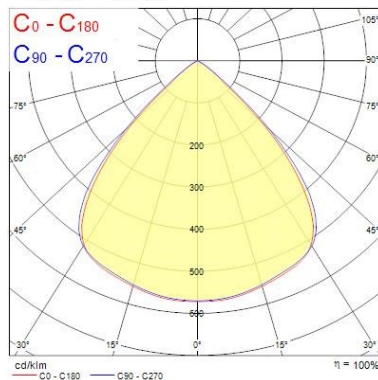

Start Highbay

START Highbay IP65 1-10V 19000lm 840 WB

0039348

Max. Luminaires per 13A B Breaker	5
Max. Luminaires per 16A B Breaker	6
Max. Luminaires per 20A B Breaker	10

Lifetime data

Lumen maintenance - L70 B50	54000
Lumen maintenance - L70 B20	54000
Lumen maintenance - L70 B10	54000
Lumen maintenance - L80 B50	50000
Lumen maintenance - L80 B20	50000
Lumen maintenance - L80 B10	50000
Average life (Nominal) (h)	50000

Physical data

Housing colour	Black
IP rating	IP65
IK rating	IK08
Diffuser finish	Clear
Diffuser material	Polycarbonate
Nominal Product Length (mm)	296
Nominal Product Width (mm)	296
Nominal Product Height (mm)	177
Nominal Product Diameter (mm)	296
Weight (kg)	3.4

Packaging

Single packaging type	Carton
Product EAN number	5410288393483
Packaging single length / height (cm)	36.0
Packaging single width (cm)	36.0
Packaging single depth (cm)	17.7
DUN14 (outer)	05410288393483
Units per outer package	1
Packaging outer length / height (cm)	36.0
Packaging outer width (cm)	36.0
Packaging outer depth (cm)	17.7

PHOTOMETRY

Start Highbay START Highbay IP65 1-10V 19000lm 840 WB 0039348