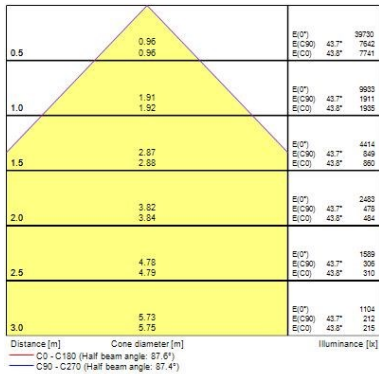

Start Highbay

START Highbay IP65 1-10V 19000lm 840 WB

0039348

Max. Luminaires per 13A B Breaker	5
Max. Luminaires per 16A B Breaker	6
Max. Luminaires per 20A B Breaker	10

Lifetime data

Lumen maintenance - L70 B50	54000
Lumen maintenance - L70 B20	54000
Lumen maintenance - L70 B10	54000
Lumen maintenance - L80 B50	50000
Lumen maintenance - L80 B20	50000
Lumen maintenance - L80 B10	50000
Average life (Nominal) (h)	50000

Physical data

Housing colour	Black
IP rating	IP65
IK rating	IK08
Diffuser finish	Clear
Diffuser material	Polycarbonate
Nominal Product Length (mm)	296
Nominal Product Width (mm)	296
Nominal Product Height (mm)	177
Nominal Product Diameter (mm)	296
Weight (kg)	3.4

Packaging

Single packaging type	Carton
Product EAN number	5410288393483
Packaging single length / height (cm)	36.0
Packaging single width (cm)	36.0
Packaging single depth (cm)	17.7
DUN14 (outer)	05410288393483
Units per outer package	1
Packaging outer length / height (cm)	36.0
Packaging outer width (cm)	36.0
Packaging outer depth (cm)	17.7

PHOTOMETRY

Start Highbay START Highbay IP65 1-10V 19000lm 840 WB 0039348