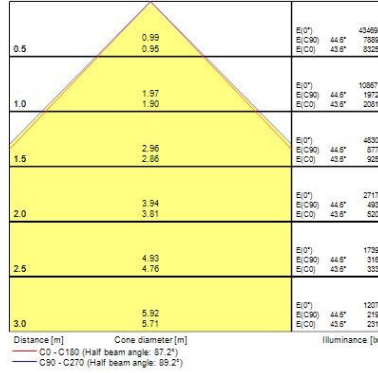

Start Highbay

START Highbay IP65 1-10V 19000lm 840 WB

0039348

Max. Luminaires per 13A B Breaker	5
Max. Luminaires per 16A B Breaker	6
Max. Luminaires per 20A B Breaker	10

Lifetime data

Lumen maintenance - L70 B50	54000
Lumen maintenance - L70 B20	54000
Lumen maintenance - L70 B10	54000
Lumen maintenance - L80 B50	50000
Lumen maintenance - L80 B20	50000
Lumen maintenance - L80 B10	50000
Average life (Nominal) (h)	50000

Physical data

Housing colour	Black
IP rating	IP65
IK rating	IK08
Diffuser finish	Clear
Diffuser material	Polycarbonate
Nominal Product Length (mm)	296
Nominal Product Width (mm)	296
Nominal Product Height (mm)	177
Nominal Product Diameter (mm)	296
Weight (kg)	3.4

Packaging

Single packaging type	Carton
Product EAN number	5410288393483
Packaging single length / height (cm)	36.0
Packaging single width (cm)	36.0
Packaging single depth (cm)	17.7
DUN14 (outer)	05410288393483
Units per outer package	1
Packaging outer length / height (cm)	36.0
Packaging outer width (cm)	36.0
Packaging outer depth (cm)	17.7

PHOTOMETRY

Start Highbay START Highbay IP65 1-10V 19000lm 840 WB 0039348