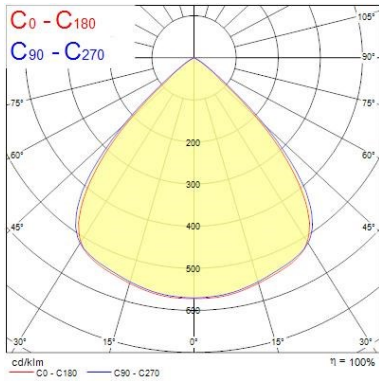

Start Highbay

START Highbay IP65 1-10V 19000lm 840 WB

0039348

Max. Luminaires per 13A B Breaker	5
Max. Luminaires per 16A B Breaker	6
Max. Luminaires per 20A B Breaker	10

Lifetime data

Lumen maintenance - L70 B50	54000
Lumen maintenance - L70 B20	54000
Lumen maintenance - L70 B10	54000
Lumen maintenance - L80 B50	50000
Lumen maintenance - L80 B20	50000
Lumen maintenance - L80 B10	50000
Average life (Nominal) (h)	50000

Physical data

Housing colour	Black
IP rating	IP65
IK rating	IK08
Diffuser finish	Clear
Diffuser material	Polycarbonate
Nominal Product Length (mm)	296
Nominal Product Width (mm)	296
Nominal Product Height (mm)	177
Nominal Product Diameter (mm)	296
Weight (kg)	3.4

Packaging

Single packaging type	Carton
Product EAN number	5410288393483
Packaging single length / height (cm)	36.0
Packaging single width (cm)	36.0
Packaging single depth (cm)	17.7
DUN14 (outer)	05410288393483
Units per outer package	1
Packaging outer length / height (cm)	36.0
Packaging outer width (cm)	36.0
Packaging outer depth (cm)	17.7

PHOTOMETRY

Start Highbay START Highbay IP65 1-10V 19000lm 840 WB 0039348