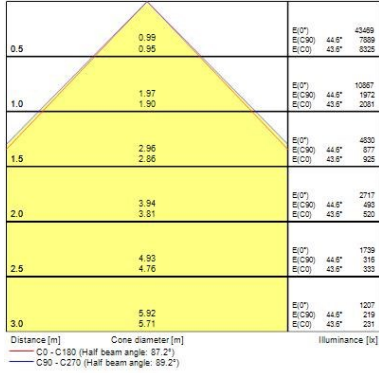

Start Highbay

START Highbay IP65 1-10V 19000lm 840 WB

0039348

Max. Luminaires per 13A B Breaker	5
Max. Luminaires per 16A B Breaker	6
Max. Luminaires per 20A B Breaker	10

Lifetime data

Lumen maintenance - L70 B50	54000
Lumen maintenance - L70 B20	54000
Lumen maintenance - L70 B10	54000
Lumen maintenance - L80 B50	50000
Lumen maintenance - L80 B20	50000
Lumen maintenance - L80 B10	50000
Average life (Nominal) (h)	50000

Physical data

Housing colour	Black
IP rating	IP65
IK rating	IK08
Diffuser finish	Clear
Diffuser material	Polycarbonate
Nominal Product Length (mm)	296
Nominal Product Width (mm)	296
Nominal Product Height (mm)	177
Nominal Product Diameter (mm)	296
Weight (kg)	3.4

Packaging

Single packaging type	Carton
Product EAN number	5410288393483
Packaging single length / height (cm)	36.0
Packaging single width (cm)	36.0
Packaging single depth (cm)	17.7
DUN14 (outer)	05410288393483
Units per outer package	1
Packaging outer length / height (cm)	36.0
Packaging outer width (cm)	36.0
Packaging outer depth (cm)	17.7

PHOTOMETRY

Start Highbay START Highbay IP65 1-10V 19000lm 840 WB 0039348