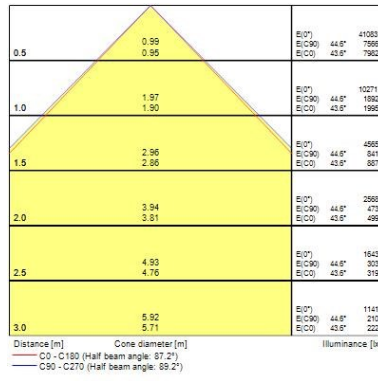

Start Highbay

START Highbay IP65 1-10V 19000lm 840 WB

0039348

Max. Luminaires per 13A B Breaker	5
Max. Luminaires per 16A B Breaker	6
Max. Luminaires per 20A B Breaker	10

Lifetime data

Lumen maintenance - L70 B50	54000
Lumen maintenance - L70 B20	54000
Lumen maintenance - L70 B10	54000
Lumen maintenance - L80 B50	50000
Lumen maintenance - L80 B20	50000
Lumen maintenance - L80 B10	50000
Average life (Nominal) (h)	50000

Physical data

Housing colour	Black
IP rating	IP65
IK rating	IK08
Diffuser finish	Clear
Diffuser material	Polycarbonate
Nominal Product Length (mm)	296
Nominal Product Width (mm)	296
Nominal Product Height (mm)	177
Nominal Product Diameter (mm)	296
Weight (kg)	3.4

Packaging

Single packaging type	Carton
Product EAN number	5410288393483
Packaging single length / height (cm)	36.0
Packaging single width (cm)	36.0
Packaging single depth (cm)	17.7
DUN14 (outer)	05410288393483
Units per outer package	1
Packaging outer length / height (cm)	36.0
Packaging outer width (cm)	36.0
Packaging outer depth (cm)	17.7

PHOTOMETRY

Start Highbay START Highbay IP65 1-10V 19000lm 840 WB 0039348