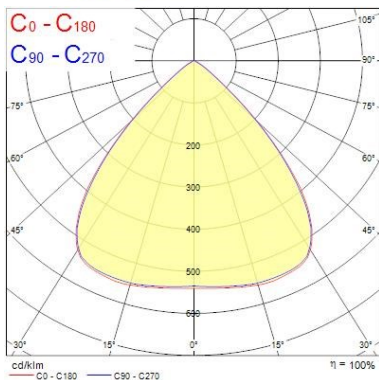

Start Highbay

START Highbay IP65 1-10V 19000lm 840 WB

0039348

Max. Luminaires per 13A B Breaker	5
Max. Luminaires per 16A B Breaker	6
Max. Luminaires per 20A B Breaker	10

Lifetime data

Lumen maintenance - L70 B50	54000
Lumen maintenance - L70 B20	54000
Lumen maintenance - L70 B10	54000
Lumen maintenance - L80 B50	50000
Lumen maintenance - L80 B20	50000
Lumen maintenance - L80 B10	50000
Average life (Nominal) (h)	50000

Physical data

Housing colour	Black
IP rating	IP65
IK rating	IK08
Diffuser finish	Clear
Diffuser material	Polycarbonate
Nominal Product Length (mm)	296
Nominal Product Width (mm)	296
Nominal Product Height (mm)	177
Nominal Product Diameter (mm)	296
Weight (kg)	3.4

Packaging

Single packaging type	Carton
Product EAN number	5410288393483
Packaging single length / height (cm)	36.0
Packaging single width (cm)	36.0
Packaging single depth (cm)	17.7
DUN14 (outer)	05410288393483
Units per outer package	1
Packaging outer length / height (cm)	36.0
Packaging outer width (cm)	36.0
Packaging outer depth (cm)	17.7

PHOTOMETRY

Start Highbay START Highbay IP65 1-10V 19000lm 840 WB 0039348