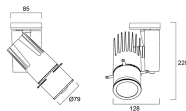

TECHNICAL DRAWINGS