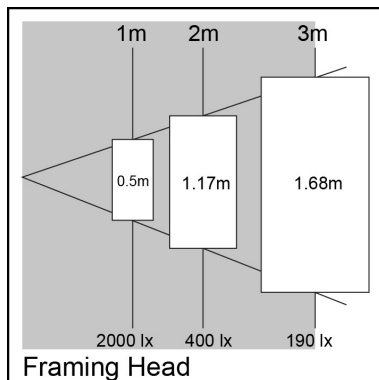

Beacon LED Projector - Framing

Beacon LED Framing Projector O/B 3000K Surface Mounted - White
2055960

Housing colour	White - RAL9016
IP rating	IP20
IK rating	IK02
Nominal Product Width (mm)	185
Nominal Product Height (mm)	215
Weight (kg)	1.365

Packaging

Single packaging type	Carton
Product EAN number	5025768551958
Packaging single length / height (cm)	32.0
Packaging single width (cm)	15.5
Packaging single depth (cm)	13.0
DUN14 (outer)	05025768551958
Units per outer package	1
Packaging outer length / height (cm)	32.0
Packaging outer width (cm)	15.5
Packaging outer depth (cm)	13.0

PHOTOMETRY

TECHNICAL DRAWINGS