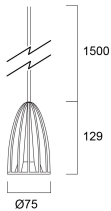

Myriad V Solid State Pendant - White - Remote Gear MYRIAD PENDANT 3000K REMOTE EB WHT 2050688

| | |
|-------------------------------|------|
| Nominal Product Width (mm) | 75 |
| Nominal Product Height (mm) | 129 |
| Nominal Product Diameter (mm) | 75 |
| Max. Lamp Diameter (mm) - D | 75 |
| Weight (kg) | 0.45 |

Packaging

| | |
|---------------------------------------|---------------|
| Single packaging type | Carton |
| Product EAN number | 5025768506880 |
| Packaging single length / height (cm) | 17.5 |
| Packaging single width (cm) | 15.0 |
| Packaging single depth (cm) | 17.5 |
| Units per outer package | 1 |
| Packaging outer length / height (cm) | 17.5 |
| Packaging outer width (cm) | 15.0 |
| Packaging outer depth (cm) | 17.5 |

PHOTOMETRY

4000K

Myriad V Solid State Pendant - White - Remote Gear MYRIAD PENDANT 3000K REMOTE EB WHT 2050688

TECHNICAL DRAWINGS

Myriad V Solid State Pendant - White - Remote Gear MYRIAD PENDANT 3000K REMOTE EB WHT 2050688