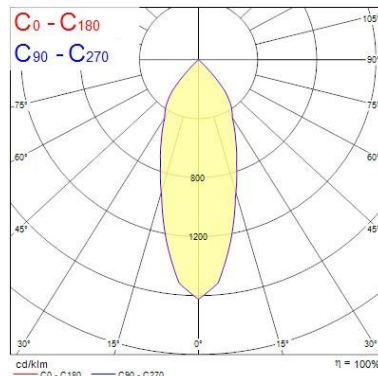

Myriad V Solid State Pendant - White - Remote Gear MYRIAD PENDANT 3000K REMOTE EB WHT 2050688

Nominal Product Width (mm)	75
Nominal Product Height (mm)	129
Nominal Product Diameter (mm)	75
Max. Lamp Diameter (mm) - D	75
Weight (kg)	0.45

Packaging

Single packaging type	Carton
Product EAN number	5025768506880
Packaging single length / height (cm)	17.5
Packaging single width (cm)	15.0
Packaging single depth (cm)	17.5
Units per outer package	1
Packaging outer length / height (cm)	17.5
Packaging outer width (cm)	15.0
Packaging outer depth (cm)	17.5

PHOTOMETRY

4000K