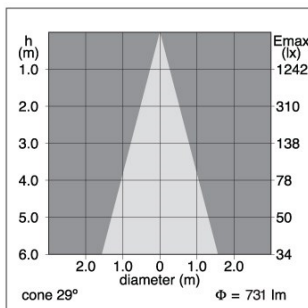

Myriad V Solid State Pendant - White - Remote Gear MYRIAD PENDANT 3000K REMOTE EB WHT 2050688

Nominal Product Width (mm)	75
Nominal Product Height (mm)	129
Nominal Product Diameter (mm)	75
Max. Lamp Diameter (mm) - D	75
Weight (kg)	0.45

Packaging

Single packaging type	Carton
Product EAN number	5025768506880
Packaging single length / height (cm)	17.5
Packaging single width (cm)	15.0
Packaging single depth (cm)	17.5
Units per outer package	1
Packaging outer length / height (cm)	17.5
Packaging outer width (cm)	15.0
Packaging outer depth (cm)	17.5

PHOTOMETRY