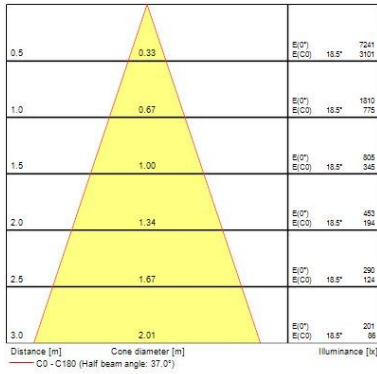

Myriad V Solid State Pendant - White - Remote Gear MYRIAD PENDANT 3000K REMOTE EB WHT 2050688

TECHNICAL DRAWINGS