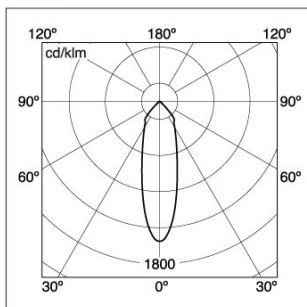

Myriad V Solid State Pendant - White - Remote Gear MYRIAD PENDANT 3000K REMOTE EB WHT 2050688

Nominal Product Width (mm)	75
Nominal Product Height (mm)	129
Nominal Product Diameter (mm)	75
Max. Lamp Diameter (mm) - D	75
Weight (kg)	0.45

Packaging

Single packaging type	Carton
Product EAN number	5025768506880
Packaging single length / height (cm)	17.5
Packaging single width (cm)	15.0
Packaging single depth (cm)	17.5
Units per outer package	1
Packaging outer length / height (cm)	17.5
Packaging outer width (cm)	15.0
Packaging outer depth (cm)	17.5

PHOTOMETRY

4000K