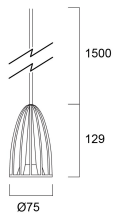

TECHNICAL DRAWINGS