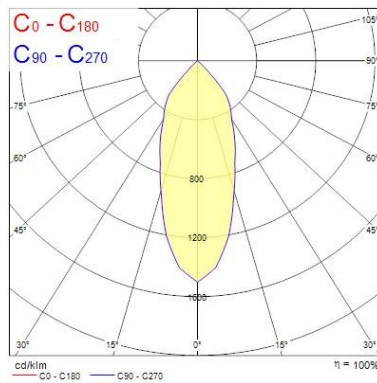

Myriad V Solid State Pendant - White - Remote Gear MYRIAD PENDANT 4000K REMOTE DALI WHT 2049593

Nominal Product Height (mm)	129
Max. Lamp Diameter (mm) - D	75
Weight (kg)	0.45

Packaging

Single packaging type	Carton
Product EAN number	5025768495931
Packaging single length / height (cm)	17.5
Packaging single width (cm)	15.0
Packaging single depth (cm)	17.5
Units per outer package	1
Packaging outer length / height (cm)	17.5
Packaging outer width (cm)	15.0
Packaging outer depth (cm)	17.5

PHOTOMETRY

TECHNICAL DRAWINGS