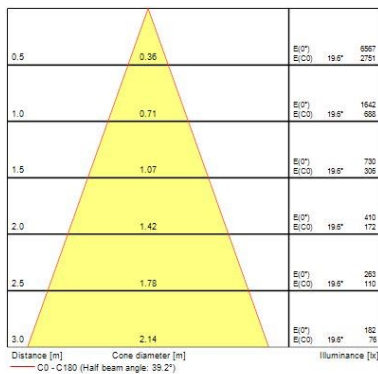

Myriad V Solid State Pendant - White - Remote Gear MYRIAD PENDANT 4000K REMOTE DALI WHT 2049593

Nominal Product Height (mm)	129
Max. Lamp Diameter (mm) - D	75
Weight (kg)	0.45

Packaging

Single packaging type	Carton
Product EAN number	5025768495931
Packaging single length / height (cm)	17.5
Packaging single width (cm)	15.0
Packaging single depth (cm)	17.5
Units per outer package	1
Packaging outer length / height (cm)	17.5
Packaging outer width (cm)	15.0
Packaging outer depth (cm)	17.5

PHOTOMETRY

TECHNICAL DRAWINGS