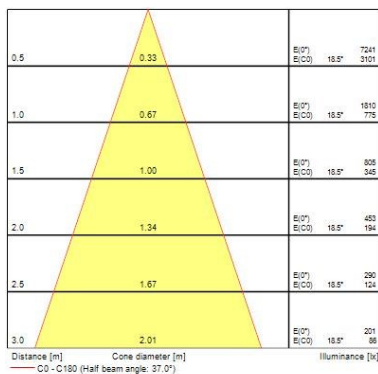

Myriad V Solid State Pendant - Silver - Remote Gear MYRIAD PENDANT 3000K REMOTE PHDIM SIL 2049586

Nominal Product Length (mm)	75
Nominal Product Width (mm)	75
Nominal Product Height (mm)	129
Nominal Product Diameter (mm)	75
Max. Lamp Diameter (mm) - D	75
Weight (kg)	0.45

Packaging

Single packaging type	Carton
Product EAN number	5025768495863
Packaging single length / height (cm)	17.5
Packaging single width (cm)	15.0
Packaging single depth (cm)	17.5
Units per outer package	1
Packaging outer length / height (cm)	17.5
Packaging outer width (cm)	15.0
Packaging outer depth (cm)	17.5

PHOTOMETRY

TECHNICAL DRAWINGS