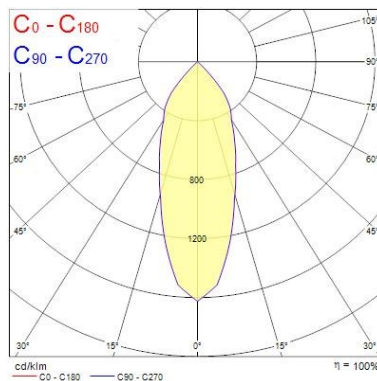

Myriad V Solid State Pendant - Silver - Remote Gear MYRIAD PENDANT 3000K REMOTE PHDIM SIL 2049586

Nominal Product Length (mm)	75
Nominal Product Width (mm)	75
Nominal Product Height (mm)	129
Nominal Product Diameter (mm)	75
Max. Lamp Diameter (mm) - D	75
Weight (kg)	0.45

Packaging

Single packaging type	Carton
Product EAN number	5025768495863
Packaging single length / height (cm)	17.5
Packaging single width (cm)	15.0
Packaging single depth (cm)	17.5
Units per outer package	1
Packaging outer length / height (cm)	17.5
Packaging outer width (cm)	15.0
Packaging outer depth (cm)	17.5

PHOTOMETRY

TECHNICAL DRAWINGS