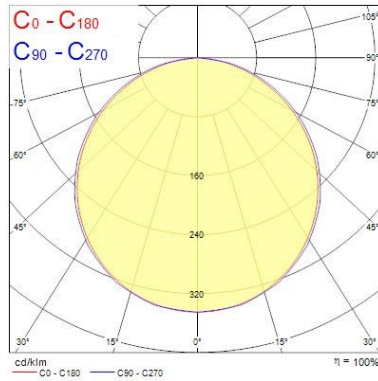

Lifetime data

Lumen maintenance - L70 B50	50000
Lumen maintenance - L80 B10	30000

Physical data

Housing colour	White RAL9016
IP rating	IP44
IK rating	IK03
Nominal Product Length (mm)	596
Nominal Product Width (mm)	596
Nominal Product Height (mm)	63
Weight (kg)	2.692

Start Panel LED HO START PANEL HO 600 4000K G4 0047781

Packaging outer depth (cm)

7.6

PHOTOMETRY

0.5	1.55 1.49	E(0°) E(C90) E(C0)	8559 262 870
1.0	3.10 2.98	E(0°) E(C90) E(C0)	1640 130 142
1.5	4.65 4.46	E(0°) E(C90) E(C0)	729 58 63
2.0	6.21 5.95	E(0°) E(C90) E(C0)	410 33 36
2.5	7.76 7.44	E(0°) E(C90) E(C0)	262 21 23
3.0	9.31 8.93	E(0°) E(C90) E(C0)	162 14 16

Distance [m] Cone diameter [m] Illuminance [lx]

— C0 - C180 (Half beam angle: 112.2°)
— C90 - C270 (Half beam angle: 114.4°)

TECHNICAL DRAWINGS

Start Panel LED HO START PANEL HO 600 4000K G4 0047781

SYLVANIA 0047781