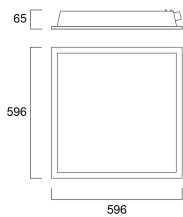

Lifetime data

Lumen maintenance - L70 B50	50000
Lumen maintenance - L80 B10	30000

Physical data

Housing colour	White RAL9016
IP rating	IP44
IK rating	IK03
Nominal Product Length (mm)	596
Nominal Product Width (mm)	596
Nominal Product Height (mm)	63
Weight (kg)	2.692

Packaging

Single packaging type	Carton
Product EAN number	5410288477817
Packaging single length / height (cm)	63.0
Packaging single width (cm)	61.5
Packaging single depth (cm)	7.6
DUN14 (outer)	05410288477817
Units per outer package	1
Packaging outer length / height (cm)	63.0
Packaging outer width (cm)	61.5

Start Panel LED HO START PANEL HO 600 4000K G4 0047781

Packaging outer depth (cm)

7.6

PHOTOMETRY

0.5	1.55 1.49	E(0°) E(C90) E(C0)	8559 262 870
1.0	3.10 2.98	E(0°) E(C90) E(C0)	1640 130 142
1.5	4.65 4.46	E(0°) E(C90) E(C0)	729 58 63
2.0	6.21 5.95	E(0°) E(C90) E(C0)	410 33 36
2.5	7.76 7.44	E(0°) E(C90) E(C0)	262 21 23
3.0	9.31 8.93	E(0°) E(C90) E(C0)	162 14 16

Distance [m] Cone diameter [m] Illuminance [lx]

— C0 - C180 (Half beam angle: 112.2°)
— C90 - C270 (Half beam angle: 114.4°)

TECHNICAL DRAWINGS

Start Panel LED HO START PANEL HO 600 4000K G4 0047781

SYLVANIA 0047781