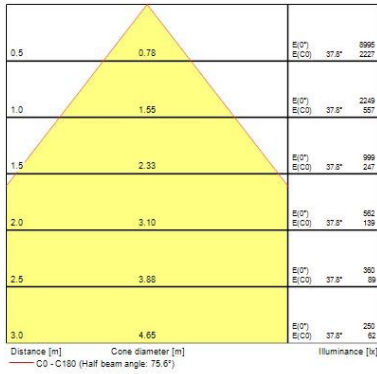

Optix Recessed 600x600 Medium Output OPTIX RECESSED 600x600 2L 4000K C9 ALU EM 0044168

TECHNICAL DRAWINGS