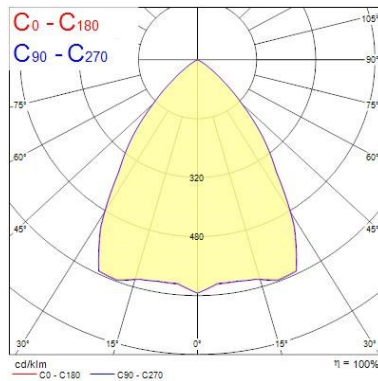

Optix Recessed 600x600 Medium Output OPTIX RECESSED 600x600 2L 4000K C9 ALU EM 0044168

Lumen maintenance - L80 B10	72000
Lumen maintenance - L90 B50	44000
Lumen maintenance - L90 B20	41000
Lumen maintenance - L90 B10	39000

Physical data

Housing colour	RAL 9016
IP rating	IP20
IK rating	IK07
Diffuser finish	Satin
Diffuser material	Polycarbonate
Nominal Product Length (mm)	596
Nominal Product Width (mm)	596
Nominal Product Height (mm)	38
Weight (kg)	5.0

Packaging

Single packaging type	Carton
Product EAN number	5410288441689
Packaging single length / height (cm)	62.0
Packaging single width (cm)	6.5
Packaging single depth (cm)	65.0
DUN14 (outer)	05410288441689
Units per outer package	1
Packaging outer length / height (cm)	62.0
Packaging outer width (cm)	6.5
Packaging outer depth (cm)	65.0

PHOTOMETRY