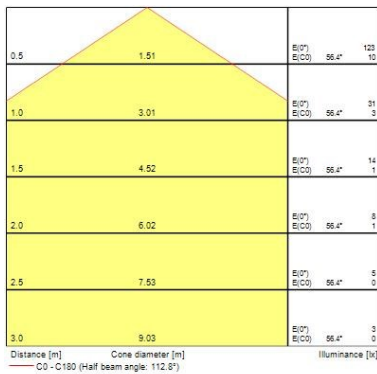

Optix Recessed 600x600 Medium Output OPTIX RECESSED 600x600 2L 4000K C9 ALU EM 0044168

Lumen maintenance - L80 B10	72000
Lumen maintenance - L90 B50	44000
Lumen maintenance - L90 B20	41000
Lumen maintenance - L90 B10	39000

Physical data

Housing colour	RAL 9016
IP rating	IP20
IK rating	IK07
Diffuser finish	Satin
Diffuser material	Polycarbonate
Nominal Product Length (mm)	596
Nominal Product Width (mm)	596
Nominal Product Height (mm)	38
Weight (kg)	5.0

Packaging

Single packaging type	Carton
Product EAN number	5410288441689
Packaging single length / height (cm)	62.0
Packaging single width (cm)	6.5
Packaging single depth (cm)	65.0
DUN14 (outer)	05410288441689
Units per outer package	1
Packaging outer length / height (cm)	62.0
Packaging outer width (cm)	6.5
Packaging outer depth (cm)	65.0

PHOTOMETRY