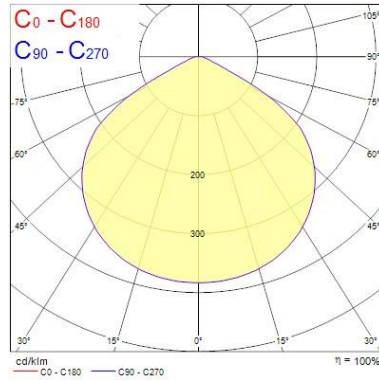

Optix Recessed 600x600 Medium Output OPTIX RECESSED 600x600 2L 4000K C9 ALU EM 0044168

TECHNICAL DRAWINGS