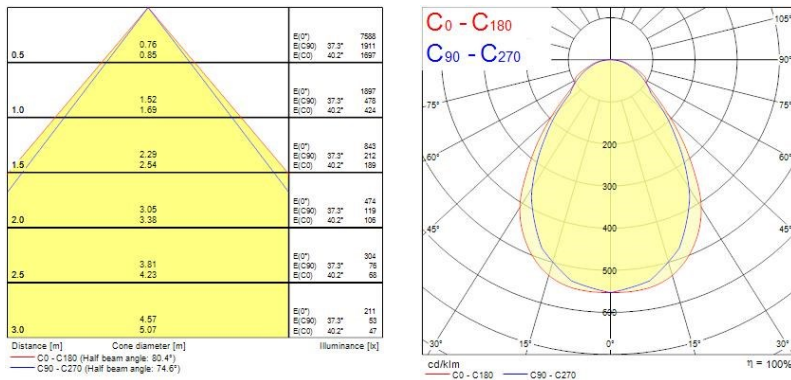

Start Flat Panel LED UGR19

START FLAT PANEL UGR19 625 4000K G2

0047578

Nominal Product Width (mm)	595
Nominal Product Height (mm)	10.5
Weight (kg)	3.082

Packaging

Single packaging type	Carton
Product EAN number	5410288475783
Packaging single length / height (cm)	71.13
Packaging single width (cm)	65.23
Packaging single depth (cm)	3.83
DUN14 (outer)	15410288475780
Units per outer package	2
Packaging outer length / height (cm)	72.7
Packaging outer width (cm)	68.0
Packaging outer depth (cm)	10.1

Safety data

Optimal operating condition (°C)	-10-40

PHOTOMETRY

TECHNICAL DRAWINGS