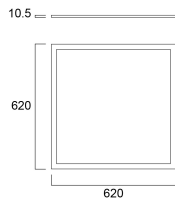

TECHNICAL DRAWINGS