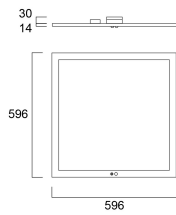

TECHNICAL DRAWINGS