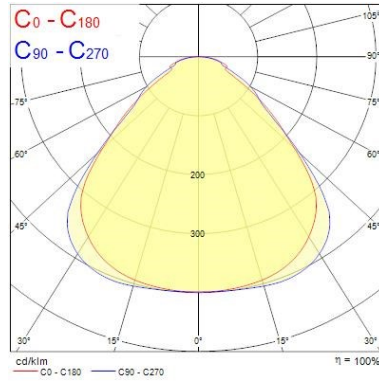

#### Optical data

Fixture luminous flux (lm)	3325
Luminous flux (lm)	3250
Luminaire efficacy (lm/W)	103.9
LOR (%)	100
Colour temperature (K)	3000
CRI (Ra)	80
Colour Variation Initial (SDCM)	3
Beam Angle (°)	90
Beam angle (Rated) (°)	90
Distribution type	Direct
Glare control	<19
Photobiological Risk Group	RG0

## PHOTOMETRY

Distance [m]      Cone diameter [m]      Illuminance [lx]

— C0 - C180 (Half beam angle: 96.2°)