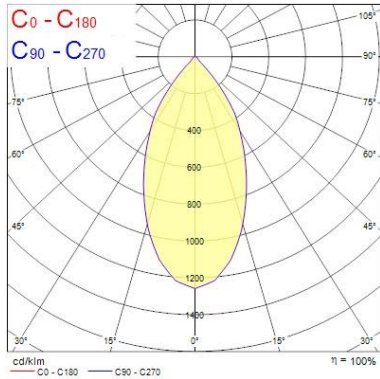

Start Track Spot Large DALI

START Track Spot L DALI 4400lm 930 WB BLK
0004946

0.5	0.48	E(0°) E(C0)	25.6°	2164 6164
1.0	0.96	E(0°) E(C0)	25.6°	5541 2041
1.5	1.44	E(0°) E(C0)	25.6°	2483 907
2.0	1.92	E(0°) E(C0)	25.6°	1388 510
2.5	2.40	E(0°) E(C0)	25.6°	887 327
3.0	2.87	E(0°) E(C0)	25.6°	616 227

Distance [m]   Cone diameter [m]   Illuminance [lx]
C0 - C180 (Half beam angle: 51.2°)

TECHNICAL DRAWINGS

SYLVANIA 0004946

This luminaire contains built in LED lamps.

A++
A+
A
B
C
D
E

}

LED

The lamps cannot be changed in the luminaire.

874/2012