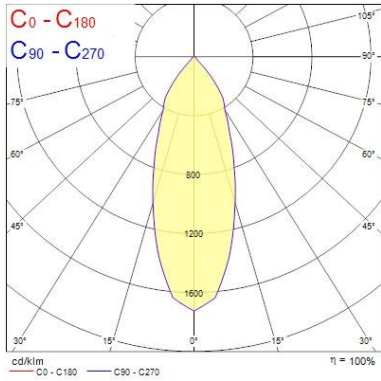

Start Track Spot Large DALI

START Track Spot L DALI 3300lm 930 MB BLK
0004943

Distance [m]	Cone diameter [m]	E [0°] E [C0]	E [18.7°] E [C270]	Illuminance [lx]
0.5	0.34	22914	9727	
1.0	0.68	5704	2432	
1.5	1.02	2636	1081	
2.0	1.35	1426	588	
2.5	1.69	913	389	
3.0	2.03	634	270	

Distance [m] Cone diameter [m] Illuminance [lx]
C0 - C180 (Half beam angle: 37.4°)

TECHNICAL DRAWINGS

SYLVANIA 0004943

This luminaire contains built in LED lamps.

A++
A+
A
B
C
D
E

}

LED

The lamps cannot be changed in the luminaire.

874/2012