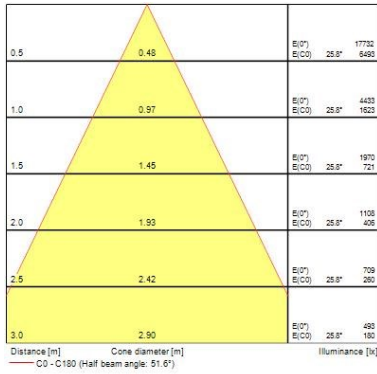

Start Track Spot Large DALI

START Track Spot L DALI 3550lm 940 WB WHT

0004936

Lifetime data

Lumen maintenance - L70 B50	50000
Lumen maintenance - L70 B20	50000
Lumen maintenance - L70 B10	50000
Lumen maintenance - L80 B50	50000
Lumen maintenance - L80 B20	50000
Lumen maintenance - L80 B10	50000
Lumen maintenance - L90 B50	50000
Lumen maintenance - L90 B20	50000
Lumen maintenance - L90 B10	50000
Average life (Nominal) (h)	50000

Physical data

Vertical Tilt (°)	90
Horizontal rotation (°)	355
Housing colour	Textured White - RAL9016
IP rating	IP20
IK rating	IK02
Diffuser finish	Clear
Diffuser material	Polycarbonate
Reflector finish	Faceted
Nominal Product Width (mm)	164
Nominal Product Height (mm)	240
Weight (kg)	1.368

Packaging

Single packaging type	Carton
Product EAN number	5410288049366
Packaging single length / height (cm)	25.0
Packaging single width (cm)	19.5
Packaging single depth (cm)	20.0
DUN14 (outer)	05410288049366
Units per outer package	1
Packaging outer length / height (cm)	25.0
Packaging outer width (cm)	19.5
Packaging outer depth (cm)	20.0

Safety data

Dry applications use only	Yes

PHOTOMETRY

Start Track Spot Large DALI

START Track Spot L DALI 3550lm 940 WB WHT
0004936

TECHNICAL DRAWINGS

SYLVANIA 0004936

This luminaire contains built in LED lamps.

A++
A+
A
B
C
D
E

} LED

The lamps cannot be changed in the luminaire.

874/2012