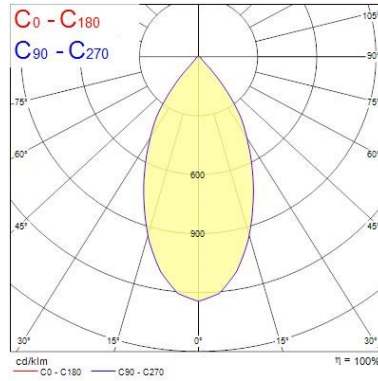

Start Track Spot Large DALI

START Track Spot L DALI 3550lm 940 WB WHT

0004936

Lifetime data

Lumen maintenance - L70 B50	50000
Lumen maintenance - L70 B20	50000
Lumen maintenance - L70 B10	50000
Lumen maintenance - L80 B50	50000
Lumen maintenance - L80 B20	50000
Lumen maintenance - L80 B10	50000
Lumen maintenance - L90 B50	50000
Lumen maintenance - L90 B20	50000
Lumen maintenance - L90 B10	50000
Average life (Nominal) (h)	50000

Physical data

Vertical Tilt (°)	90
Horizontal rotation (°)	355
Housing colour	Textured White - RAL9016
IP rating	IP20
IK rating	IK02
Diffuser finish	Clear
Diffuser material	Polycarbonate
Reflector finish	Faceted
Nominal Product Width (mm)	164
Nominal Product Height (mm)	240
Weight (kg)	1.368

Packaging

Single packaging type	Carton
Product EAN number	5410288049366
Packaging single length / height (cm)	25.0
Packaging single width (cm)	19.5
Packaging single depth (cm)	20.0
DUN14 (outer)	05410288049366
Units per outer package	1
Packaging outer length / height (cm)	25.0
Packaging outer width (cm)	19.5
Packaging outer depth (cm)	20.0

Safety data

Dry applications use only	Yes

PHOTOMETRY

Start Track Spot Large DALI

START Track Spot L DALI 3550lm 940 WB WHT
0004936

TECHNICAL DRAWINGS

SYLVANIA 0004936

This luminaire contains built in LED lamps.

A++
A+
A
B
C
D
E

} LED

The lamps cannot be changed in the luminaire.

874/2012