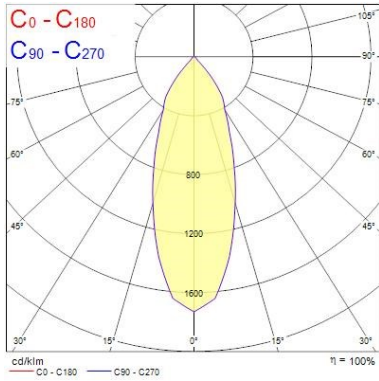

Optical data

Fixture luminous flux (lm)	3616
Luminaire efficacy (lm/W)	100
LOR (%)	100
Colour temperature (K)	4000
CRI (Ra)	90
Colour Variation Initial (SDCM)	3
Beam Angle (°)	38
Distribution type	Medium Beam
Photobiological Risk Group	RG01

Physical data

Vertical Tilt (°)	90
Horizontal rotation (°)	355
Housing colour	Textured White - RAL9016
IP rating	IP20
IK rating	IK02
Diffuser finish	Clear
Diffuser material	Polycarbonate
Reflector finish	Faceted
Nominal Product Width (mm)	164
Nominal Product Height (mm)	240
Weight (kg)	1.368

Safety data

Dry applications use only	Yes
---------------------------	-----

PHOTOMETRY

Start Track Spot Large DALI

START Track Spot L DALI 3600lm 940 MB WHT
0004935

Distance [m]	Cone diameter [m]	Beam diameter [m]	Beam diameter [ft]	Beam diameter [in]
0.5	0.34	1.34	5.3	21.3
1.0	0.68	2.68	10.6	42.6
1.5	1.02	4.02	15.8	62.6
2.0	1.35	5.35	21.1	83.1
2.5	1.69	6.69	26.4	103.6
3.0	2.03	8.03	31.7	124.6

Distance [m] Cone diameter [m] Beam diameter [m] Beam diameter [ft] Beam diameter [in]
C0 - C180 (Half beam angle: 37.4°)

TECHNICAL DRAWINGS

SYLVANIA 0004935

This luminaire contains built in LED lamps.

A++