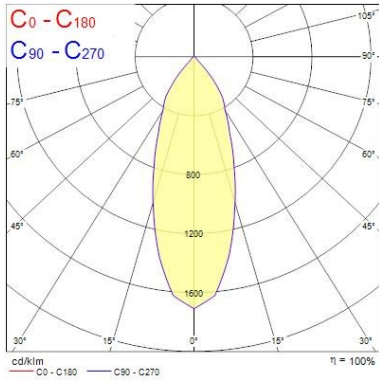

Optical data

Fixture luminous flux (lm)	4448
Luminaire efficacy (lm/W)	78
LOR (%)	100
Colour temperature (K)	3000
CRI (Ra)	90
Colour Variation Initial (SDCM)	3
Beam Angle (°)	38
Distribution type	Medium Beam
Photobiological Risk Group	RG01

Physical data

Vertical Tilt (°)	90
Horizontal rotation (°)	355
Housing colour	Textured White - RAL9016
IP rating	IP20
IK rating	IK02
Diffuser finish	Clear
Diffuser material	Polycarbonate
Reflector finish	Faceted
Nominal Product Width (mm)	164
Nominal Product Height (mm)	240
Weight (kg)	1.398

Safety data

Dry applications use only	Yes
---------------------------	-----

PHOTOMETRY

Start Track Spot Large DALI

START Track Spot L DALI 4450lm 930 MB WHT
0004929

Distance [m]	Cone diameter [m]	E [lx]	E (C0)	E (C270)
0.5	0.34	30400	15.8°	12965
1.0	0.68	7600	15.8°	3241
1.5	1.02	3378	15.8°	1441
2.0	1.36	1900	15.8°	810
2.5	1.70	1218	15.8°	519
3.0	2.04	844	15.8°	360