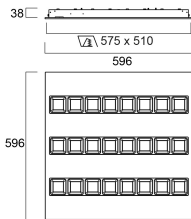

TECHNICAL DRAWINGS