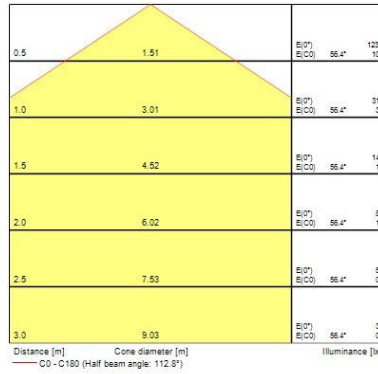

Optix Recessed 600x600 High Output OPTIX RECESSED 600x600 3L HO 4000K WHITE DALI EM 0044244

TECHNICAL DRAWINGS