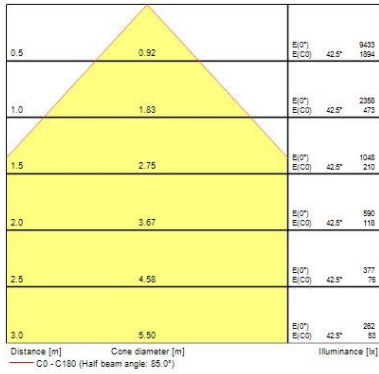

Optix Recessed 600x600 High Output OPTIX RECESSED 600x600 3L HO 4000K WHITE DALI EM 0044244

TECHNICAL DRAWINGS