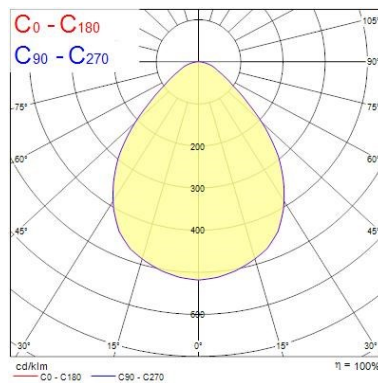

Optix Recessed 600x600 High Output OPTIX RECESSED 600x600 3L HO 4000K WHITE DALI EM 0044244

Lumen maintenance - L80 B10	72000
Lumen maintenance - L90 B50	72000
Lumen maintenance - L90 B20	50000
Lumen maintenance - L90 B10	46000

Physical data

Housing colour	RAL 9016
IP rating	IP20
IK rating	IK07
Diffuser finish	Satin
Diffuser material	Polycarbonate
Nominal Product Length (mm)	596
Nominal Product Width (mm)	596
Nominal Product Height (mm)	38
Weight (kg)	5.0

Packaging

Single packaging type	Carton
Product EAN number	5410288442440
Packaging single length / height (cm)	62.0
Packaging single width (cm)	6.5
Packaging single depth (cm)	65.0
DUN14 (outer)	05410288442440
Units per outer package	1
Packaging outer length / height (cm)	62.0
Packaging outer width (cm)	6.5
Packaging outer depth (cm)	65.0

PHOTOMETRY