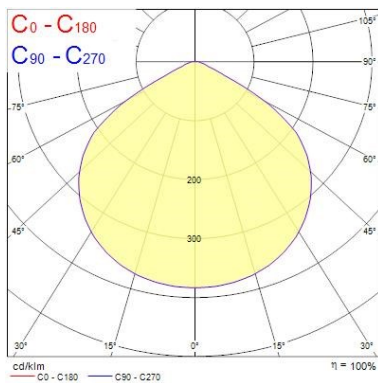

Optix Recessed 600x600 High Output OPTIX RECESSED 600x600 3L HO 4000K WHITE DALI EM 0044244

Lumen maintenance - L80 B10	72000
Lumen maintenance - L90 B50	72000
Lumen maintenance - L90 B20	50000
Lumen maintenance - L90 B10	46000

Physical data

Housing colour	RAL 9016
IP rating	IP20
IK rating	IK07
Diffuser finish	Satin
Diffuser material	Polycarbonate
Nominal Product Length (mm)	596
Nominal Product Width (mm)	596
Nominal Product Height (mm)	38
Weight (kg)	5.0

Packaging

Single packaging type	Carton
Product EAN number	5410288442440
Packaging single length / height (cm)	62.0
Packaging single width (cm)	6.5
Packaging single depth (cm)	65.0
DUN14 (outer)	05410288442440
Units per outer package	1
Packaging outer length / height (cm)	62.0
Packaging outer width (cm)	6.5
Packaging outer depth (cm)	65.0

PHOTOMETRY