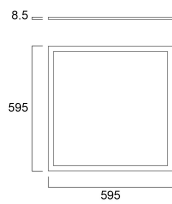

TECHNICAL DRAWINGS