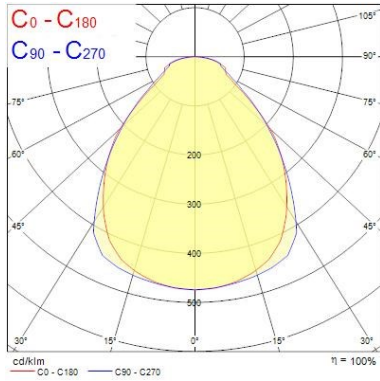

START eco Panel Flat UGR19

START eco Panel Flat UGR19 600x600 3000lm 840
0048359

Distance [m]	Cone diameter [m]	Beam diameter [m]	Beam diameter [ft]	Beam diameter [in]	Beam diameter [mm]
0.5	0.95 0.96	0.95 0.96	3.12 3.15	31.2 31.5	950 960
1.0	1.89 1.92	1.89 1.92	6.20 6.28	62.0 62.8	1824 1872
1.5	2.84 2.89	2.84 2.89	9.32 9.48	93.2 94.8	2832 2916
2.0	3.78 3.85	3.78 3.85	12.40 12.63	124.0 126.3	3780 3852
2.5	4.73 4.81	4.73 4.81	15.52 15.78	155.2 157.8	4734 4812
3.0	5.67 5.77	5.67 5.77	18.60 18.91	186.0 189.1	5670 5772

Distance [m]   Cone diameter [m]   Illuminance [lx]

— C0 - C180 (Half beam angle: 87.8°)
— C90 - C270 (Half beam angle: 96.8°)

TECHNICAL DRAWINGS