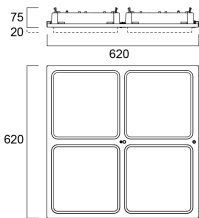

Pixer Recessed 625x625

PIXER RECESSED 625X625 HO 4P 4000K SSC01

2069384

Concord 2069384

This luminaire contains built in LED lamps.

A++
A+
A
B
C
D
E

} **L
E
D**

The lamps cannot be changed in the luminaire.

874/2012