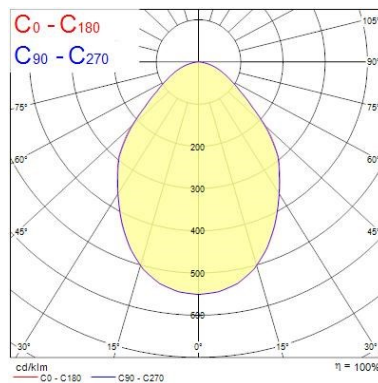

Pixer Recessed 625x625

PIXER RECESSED 625X625 HO 4P 4000K SSC01
2069384

Lumen maintenance - L90 B10 61000

Physical data

Housing colour	White
IP rating	IP20
IK rating	IK02
Diffuser finish	Clear
Diffuser material	Polycarbonate
Nominal Product Length (mm)	620
Nominal Product Width (mm)	620
Nominal Product Height (mm)	75
Weight (kg)	6.2
Recessed Depth (mm)	150

Packaging

Single packaging type	Carton
Product EAN number	5025768693849
Packaging single length / height (cm)	72.8
Packaging single width (cm)	63.0
Packaging single depth (cm)	15.9
DUN14 (outer)	05025768693849
Units per outer package	1
Packaging outer length / height (cm)	72.8
Packaging outer width (cm)	63.0
Packaging outer depth (cm)	15.9

Safety data

Dry applications use only	Yes

PHOTOMETRY

TECHNICAL DRAWINGS