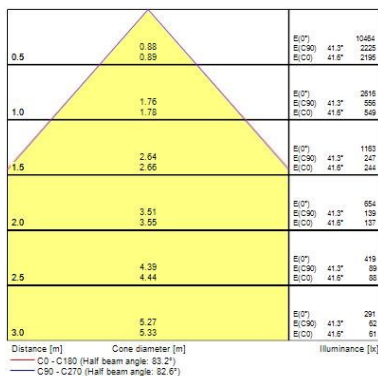

Pixer Recessed 625x625

PIXER RECESSED 625X625 HO 4P 4000K SSC01
2069384

Lumen maintenance - L90 B10 61000

Physical data

Housing colour	White
IP rating	IP20
IK rating	IK02
Diffuser finish	Clear
Diffuser material	Polycarbonate
Nominal Product Length (mm)	620
Nominal Product Width (mm)	620
Nominal Product Height (mm)	75
Weight (kg)	6.2
Recessed Depth (mm)	150

Packaging

Single packaging type	Carton
Product EAN number	5025768693849
Packaging single length / height (cm)	72.8
Packaging single width (cm)	63.0
Packaging single depth (cm)	15.9
DUN14 (outer)	05025768693849
Units per outer package	1
Packaging outer length / height (cm)	72.8
Packaging outer width (cm)	63.0
Packaging outer depth (cm)	15.9

Safety data

Dry applications use only	Yes

PHOTOMETRY

TECHNICAL DRAWINGS