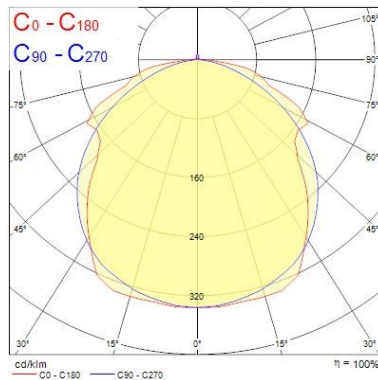

Hydroproof LED G3 fixed output HYDROPROOF LED G3 1200mm Single 4K 0048773

Lumen maintenance - L80 B10	60000
Lumen maintenance - L90 B50	60000
Average life (Nominal) (h)	50000

Physical data

Housing colour	Grey
IP rating	IP65
IK rating	IK02
Diffuser finish	Clear
Diffuser material	PMMA
Nominal Product Length (mm)	1278
Nominal Product Width (mm)	84
Nominal Product Height (mm)	75
Weight (kg)	1.7

Packaging

Single packaging type	Carton
Product EAN number	5410288487731
Packaging single length / height (cm)	137.2
Packaging single width (cm)	8.8
Packaging single depth (cm)	8.4
DUN14 (outer)	05410288487731
Units per outer package	1
Packaging outer length / height (cm)	137.2
Packaging outer width (cm)	8.8
Packaging outer depth (cm)	8.4

Safety data

Dry applications use only	No

PHOTOMETRY

TECHNICAL DRAWINGS