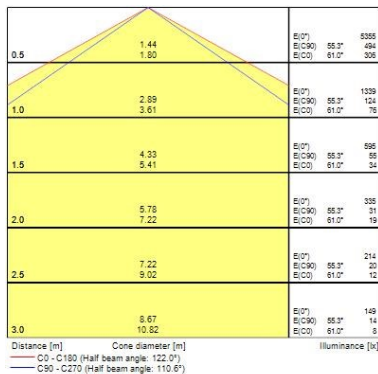

Hydroproof LED G3 fixed output HYDROPROOF LED G3 1200mm Single 4K 0048773

Lumen maintenance - L80 B10	60000
Lumen maintenance - L90 B50	60000
Average life (Nominal) (h)	50000

Physical data

Housing colour	Grey
IP rating	IP65
IK rating	IK02
Diffuser finish	Clear
Diffuser material	PMMA
Nominal Product Length (mm)	1278
Nominal Product Width (mm)	84
Nominal Product Height (mm)	75
Weight (kg)	1.7

Packaging

Single packaging type	Carton
Product EAN number	5410288487731
Packaging single length / height (cm)	137.2
Packaging single width (cm)	8.8
Packaging single depth (cm)	8.4
DUN14 (outer)	05410288487731
Units per outer package	1
Packaging outer length / height (cm)	137.2
Packaging outer width (cm)	8.8
Packaging outer depth (cm)	8.4

Safety data

Dry applications use only	No

PHOTOMETRY

TECHNICAL DRAWINGS