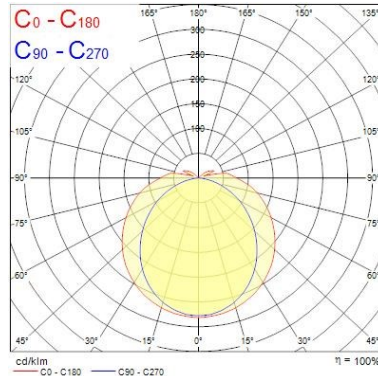

SylBatten LED - DALI

SYLBATTEN LED 1205MM 3000LM 6000K DALI (TP5)

0045196

LED Flickering Rate	Ultra low (5% or less)
Max. Luminaires per 10A C Breaker	32
Max. Luminaires per 13A C Breaker	42
Max. Luminaires per 16A C Breaker	53
Max. Luminaires per 20A C Breaker	66

Lifetime data

Lumen maintenance - L70 B50	50000
Lumen maintenance - L70 B20	30000
Lumen maintenance - L70 B10	15000
Lumen maintenance - L80 B50	30000
Lumen maintenance - L80 B20	30000
Lumen maintenance - L80 B10	15000
Lumen maintenance - L90 B50	15000
Lumen maintenance - L90 B20	15000
Lumen maintenance - L90 B10	15000
Average life (Nominal) (h)	50000

Physical data

Housing colour	White RAL 9016
IP rating	IP20
IK rating	IK07
Diffuser finish	Opal
Diffuser material	Polycarbonate
Nominal Product Length (mm)	1205
Nominal Product Width (mm)	66
Nominal Product Height (mm)	76
Weight (kg)	2.6

Packaging

Single packaging type	Carton
Product EAN number	5410288451961
Packaging single length / height (cm)	122.0
Packaging single width (cm)	8.0
Packaging single depth (cm)	9.0
DUN14 (outer)	05410288451961
Units per outer package	1
Packaging outer length / height (cm)	122.0
Packaging outer width (cm)	8.0
Packaging outer depth (cm)	9.0

PHOTOMETRY

SylBatten LED - DALI SYLBATTEN LED 1205MM 3000LM 6000K DALI (TP5) 0045196

TECHNICAL DRAWINGS