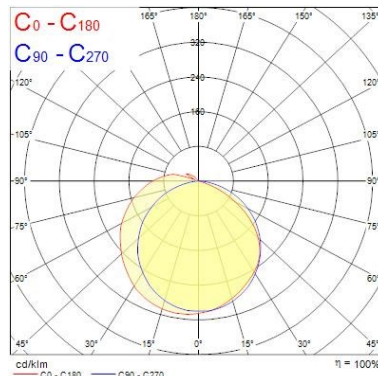

SylBatten LED - DALI

SYLBATTEN LED 1205MM 3000LM 6000K DALI (TP5)

0045196

LED Flickering Rate	Ultra low (5% or less)
Max. Luminaires per 10A C Breaker	32
Max. Luminaires per 13A C Breaker	42
Max. Luminaires per 16A C Breaker	53
Max. Luminaires per 20A C Breaker	66

Lifetime data

Lumen maintenance - L70 B50	50000
Lumen maintenance - L70 B20	30000
Lumen maintenance - L70 B10	15000
Lumen maintenance - L80 B50	30000
Lumen maintenance - L80 B20	30000
Lumen maintenance - L80 B10	15000
Lumen maintenance - L90 B50	15000
Lumen maintenance - L90 B20	15000
Lumen maintenance - L90 B10	15000
Average life (Nominal) (h)	50000

Physical data

Housing colour	White RAL 9016
IP rating	IP20
IK rating	IK07
Diffuser finish	Opal
Diffuser material	Polycarbonate
Nominal Product Length (mm)	1205
Nominal Product Width (mm)	66
Nominal Product Height (mm)	76
Weight (kg)	2.6

Packaging

Single packaging type	Carton
Product EAN number	5410288451961
Packaging single length / height (cm)	122.0
Packaging single width (cm)	8.0
Packaging single depth (cm)	9.0
DUN14 (outer)	05410288451961
Units per outer package	1
Packaging outer length / height (cm)	122.0
Packaging outer width (cm)	8.0
Packaging outer depth (cm)	9.0

PHOTOMETRY

SylBatten LED - DALI SYLBATTEN LED 1205MM 3000LM 6000K DALI (TP5) 0045196

TECHNICAL DRAWINGS