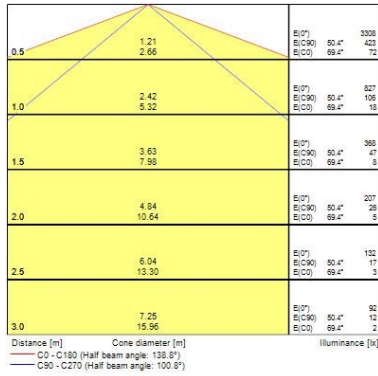

SylBatten LED - DALI

SYLBATTEN LED 1205MM 3000LM 6000K DALI (TP5)

0045196

LED Flickering Rate	Ultra low (5% or less)
Max. Luminaires per 10A C Breaker	32
Max. Luminaires per 13A C Breaker	42
Max. Luminaires per 16A C Breaker	53
Max. Luminaires per 20A C Breaker	66

Lifetime data

Lumen maintenance - L70 B50	50000
Lumen maintenance - L70 B20	30000
Lumen maintenance - L70 B10	15000
Lumen maintenance - L80 B50	30000
Lumen maintenance - L80 B20	30000
Lumen maintenance - L80 B10	15000
Lumen maintenance - L90 B50	15000
Lumen maintenance - L90 B20	15000
Lumen maintenance - L90 B10	15000
Average life (Nominal) (h)	50000

Physical data

Housing colour	White RAL 9016
IP rating	IP20
IK rating	IK07
Diffuser finish	Opal
Diffuser material	Polycarbonate
Nominal Product Length (mm)	1205
Nominal Product Width (mm)	66
Nominal Product Height (mm)	76
Weight (kg)	2.6

Packaging

Single packaging type	Carton
Product EAN number	5410288451961
Packaging single length / height (cm)	122.0
Packaging single width (cm)	8.0
Packaging single depth (cm)	9.0
DUN14 (outer)	05410288451961
Units per outer package	1
Packaging outer length / height (cm)	122.0
Packaging outer width (cm)	8.0
Packaging outer depth (cm)	9.0

PHOTOMETRY

SylBatten LED - DALI SYLBATTEN LED 1205MM 3000LM 6000K DALI (TP5) 0045196

TECHNICAL DRAWINGS