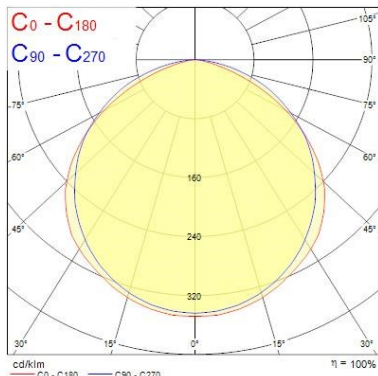

SylBatten LED - DALI

SYLBATTEN LED 1205MM 3000LM 6000K DALI (TP5)

0045196

LED Flickering Rate	Ultra low (5% or less)
Max. Luminaires per 10A C Breaker	32
Max. Luminaires per 13A C Breaker	42
Max. Luminaires per 16A C Breaker	53
Max. Luminaires per 20A C Breaker	66

Lifetime data

Lumen maintenance - L70 B50	50000
Lumen maintenance - L70 B20	30000
Lumen maintenance - L70 B10	15000
Lumen maintenance - L80 B50	30000
Lumen maintenance - L80 B20	30000
Lumen maintenance - L80 B10	15000
Lumen maintenance - L90 B50	15000
Lumen maintenance - L90 B20	15000
Lumen maintenance - L90 B10	15000
Average life (Nominal) (h)	50000

Physical data

Housing colour	White RAL 9016
IP rating	IP20
IK rating	IK07
Diffuser finish	Opal
Diffuser material	Polycarbonate
Nominal Product Length (mm)	1205
Nominal Product Width (mm)	66
Nominal Product Height (mm)	76
Weight (kg)	2.6

Packaging

Single packaging type	Carton
Product EAN number	5410288451961
Packaging single length / height (cm)	122.0
Packaging single width (cm)	8.0
Packaging single depth (cm)	9.0
DUN14 (outer)	05410288451961
Units per outer package	1
Packaging outer length / height (cm)	122.0
Packaging outer width (cm)	8.0
Packaging outer depth (cm)	9.0

PHOTOMETRY

SylBatten LED - DALI SYLBATTEN LED 1205MM 3000LM 6000K DALI (TP5) 0045196

TECHNICAL DRAWINGS