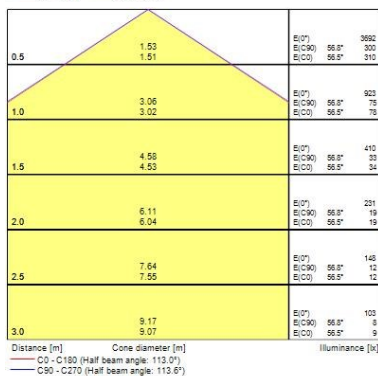

SylBatten LED - DALI

SYLBATTEN LED 1205MM 3000LM 6000K DALI (TP5)

0045196

LED Flickering Rate	Ultra low (5% or less)
Max. Luminaires per 10A C Breaker	32
Max. Luminaires per 13A C Breaker	42
Max. Luminaires per 16A C Breaker	53
Max. Luminaires per 20A C Breaker	66

Lifetime data

Lumen maintenance - L70 B50	50000
Lumen maintenance - L70 B20	30000
Lumen maintenance - L70 B10	15000
Lumen maintenance - L80 B50	30000
Lumen maintenance - L80 B20	30000
Lumen maintenance - L80 B10	15000
Lumen maintenance - L90 B50	15000
Lumen maintenance - L90 B20	15000
Lumen maintenance - L90 B10	15000
Average life (Nominal) (h)	50000

Physical data

Housing colour	White RAL 9016
IP rating	IP20
IK rating	IK07
Diffuser finish	Opal
Diffuser material	Polycarbonate
Nominal Product Length (mm)	1205
Nominal Product Width (mm)	66
Nominal Product Height (mm)	76
Weight (kg)	2.6

Packaging

Single packaging type	Carton
Product EAN number	5410288451961
Packaging single length / height (cm)	122.0
Packaging single width (cm)	8.0
Packaging single depth (cm)	9.0
DUN14 (outer)	05410288451961
Units per outer package	1
Packaging outer length / height (cm)	122.0
Packaging outer width (cm)	8.0
Packaging outer depth (cm)	9.0

PHOTOMETRY

SylBatten LED - DALI SYLBATTEN LED 1205MM 3000LM 6000K DALI (TP5) 0045196

TECHNICAL DRAWINGS