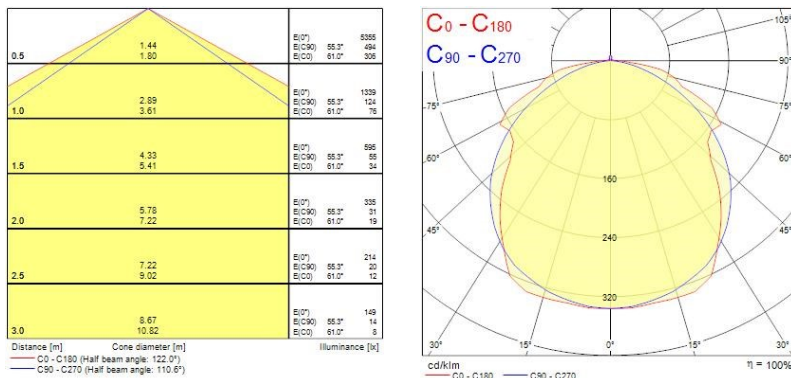

Hydroproof LED G3 Quick connector HYDROPROOF LED G3 1200mm Single 4K QC DALI 0048823

Physical data

Housing colour	Grey
IP rating	IP65
IK rating	IK02
Diffuser finish	Clear
Diffuser material	PMMA
Nominal Product Length (mm)	1278
Nominal Product Width (mm)	84
Nominal Product Height (mm)	75
Weight (kg)	1.82

Packaging

Single packaging type	Carton
Product EAN number	5410288488233
Packaging single length / height (cm)	137.2
Packaging single width (cm)	8.8
Packaging single depth (cm)	8.4
DUN14 (outer)	05410288488233
Units per outer package	1
Packaging outer length / height (cm)	137.2
Packaging outer width (cm)	8.8
Packaging outer depth (cm)	8.4

Safety data

Dry applications use only	No

PHOTOMETRY

TECHNICAL DRAWINGS