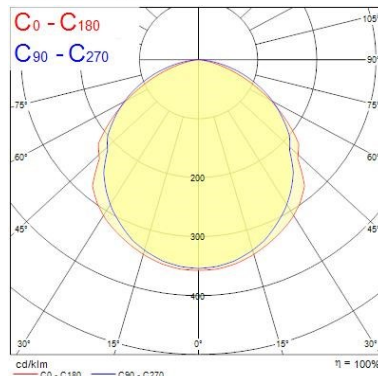

SylBatten LED - DALI

SYLBATTEN LED 605MM 1000LM 6000K DALI (TP5)

0045194

LED Flickering Rate	Ultra low (5% or less)
Max. Luminaires per 10A C Breaker	60
Max. Luminaires per 13A C Breaker	79
Max. Luminaires per 16A C Breaker	98
Max. Luminaires per 20A C Breaker	122

Lifetime data

Lumen maintenance - L70 B50	50000
Lumen maintenance - L70 B20	30000
Lumen maintenance - L70 B10	15000
Lumen maintenance - L80 B50	30000
Lumen maintenance - L80 B20	30000
Lumen maintenance - L80 B10	15000
Lumen maintenance - L90 B50	15000
Lumen maintenance - L90 B20	15000
Lumen maintenance - L90 B10	15000
Average life (Nominal) (h)	50000

Physical data

Housing colour	White RAL 9016
IP rating	IP20
IK rating	IK07
Diffuser finish	Opal
Diffuser material	Polycarbonate
Nominal Product Length (mm)	605
Nominal Product Width (mm)	66
Nominal Product Height (mm)	76
Weight (kg)	1.5

Packaging

Single packaging type	Carton
Product EAN number	5410288451947
Packaging single length / height (cm)	62.0
Packaging single width (cm)	8.0
Packaging single depth (cm)	9.0
DUN14 (outer)	05410288451947
Units per outer package	1
Packaging outer length / height (cm)	62.0
Packaging outer width (cm)	8.0
Packaging outer depth (cm)	9.0

PHOTOMETRY

SylBatten LED - DALI SYLBATTEN LED 605MM 1000LM 6000K DALI (TP5) 0045194

TECHNICAL DRAWINGS