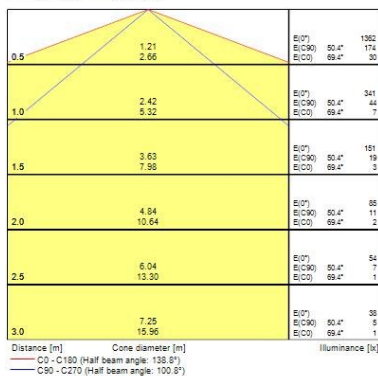

SylBatten LED - DALI

SYLBATTEN LED 605MM 1000LM 6000K DALI (TP5)

0045194

LED Flickering Rate	Ultra low (5% or less)
Max. Luminaires per 10A C Breaker	60
Max. Luminaires per 13A C Breaker	79
Max. Luminaires per 16A C Breaker	98
Max. Luminaires per 20A C Breaker	122

Lifetime data

Lumen maintenance - L70 B50	50000
Lumen maintenance - L70 B20	30000
Lumen maintenance - L70 B10	15000
Lumen maintenance - L80 B50	30000
Lumen maintenance - L80 B20	30000
Lumen maintenance - L80 B10	15000
Lumen maintenance - L90 B50	15000
Lumen maintenance - L90 B20	15000
Lumen maintenance - L90 B10	15000
Average life (Nominal) (h)	50000

Physical data

Housing colour	White RAL 9016
IP rating	IP20
IK rating	IK07
Diffuser finish	Opal
Diffuser material	Polycarbonate
Nominal Product Length (mm)	605
Nominal Product Width (mm)	66
Nominal Product Height (mm)	76
Weight (kg)	1.5

Packaging

Single packaging type	Carton
Product EAN number	5410288451947
Packaging single length / height (cm)	62.0
Packaging single width (cm)	8.0
Packaging single depth (cm)	9.0
DUN14 (outer)	05410288451947
Units per outer package	1
Packaging outer length / height (cm)	62.0
Packaging outer width (cm)	8.0
Packaging outer depth (cm)	9.0

PHOTOMETRY

SylBatten LED - DALI SYLBATTEN LED 605MM 1000LM 6000K DALI (TP5) 0045194

TECHNICAL DRAWINGS