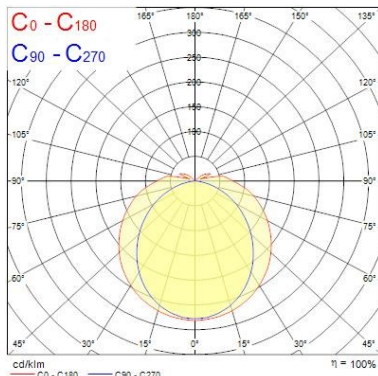

SylBatten LED - DALI

SYLBATTEN LED 605MM 1000LM 6000K DALI (TP5)

0045194

LED Flickering Rate	Ultra low (5% or less)
Max. Luminaires per 10A C Breaker	60
Max. Luminaires per 13A C Breaker	79
Max. Luminaires per 16A C Breaker	98
Max. Luminaires per 20A C Breaker	122

Lifetime data

Lumen maintenance - L70 B50	50000
Lumen maintenance - L70 B20	30000
Lumen maintenance - L70 B10	15000
Lumen maintenance - L80 B50	30000
Lumen maintenance - L80 B20	30000
Lumen maintenance - L80 B10	15000
Lumen maintenance - L90 B50	15000
Lumen maintenance - L90 B20	15000
Lumen maintenance - L90 B10	15000
Average life (Nominal) (h)	50000

Physical data

Housing colour	White RAL 9016
IP rating	IP20
IK rating	IK07
Diffuser finish	Opal
Diffuser material	Polycarbonate
Nominal Product Length (mm)	605
Nominal Product Width (mm)	66
Nominal Product Height (mm)	76
Weight (kg)	1.5

Packaging

Single packaging type	Carton
Product EAN number	5410288451947
Packaging single length / height (cm)	62.0
Packaging single width (cm)	8.0
Packaging single depth (cm)	9.0
DUN14 (outer)	05410288451947
Units per outer package	1
Packaging outer length / height (cm)	62.0
Packaging outer width (cm)	8.0
Packaging outer depth (cm)	9.0

PHOTOMETRY

SylBatten LED - DALI SYLBATTEN LED 605MM 1000LM 6000K DALI (TP5) 0045194

TECHNICAL DRAWINGS