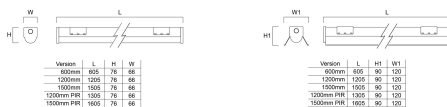

TECHNICAL DRAWINGS