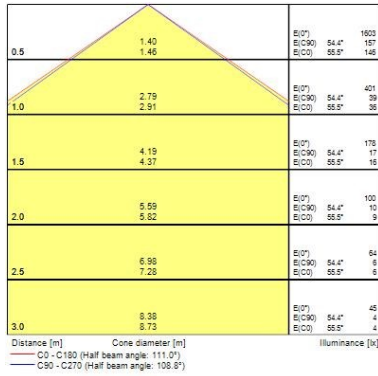

SylBatten LED - DALI

SYLBATTEN LED 605MM 1000LM 6000K DALI (TP5)

0045194

LED Flickering Rate	Ultra low (5% or less)
Max. Luminaires per 10A C Breaker	60
Max. Luminaires per 13A C Breaker	79
Max. Luminaires per 16A C Breaker	98
Max. Luminaires per 20A C Breaker	122

Lifetime data

Lumen maintenance - L70 B50	50000
Lumen maintenance - L70 B20	30000
Lumen maintenance - L70 B10	15000
Lumen maintenance - L80 B50	30000
Lumen maintenance - L80 B20	30000
Lumen maintenance - L80 B10	15000
Lumen maintenance - L90 B50	15000
Lumen maintenance - L90 B20	15000
Lumen maintenance - L90 B10	15000
Average life (Nominal) (h)	50000

Physical data

Housing colour	White RAL 9016
IP rating	IP20
IK rating	IK07
Diffuser finish	Opal
Diffuser material	Polycarbonate
Nominal Product Length (mm)	605
Nominal Product Width (mm)	66
Nominal Product Height (mm)	76
Weight (kg)	1.5

Packaging

Single packaging type	Carton
Product EAN number	5410288451947
Packaging single length / height (cm)	62.0
Packaging single width (cm)	8.0
Packaging single depth (cm)	9.0
DUN14 (outer)	05410288451947
Units per outer package	1
Packaging outer length / height (cm)	62.0
Packaging outer width (cm)	8.0
Packaging outer depth (cm)	9.0

PHOTOMETRY

SylBatten LED - DALI SYLBATTEN LED 605MM 1000LM 6000K DALI (TP5) 0045194

TECHNICAL DRAWINGS