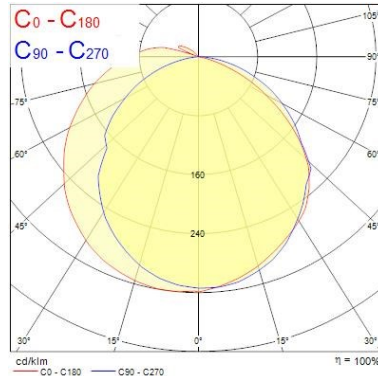

SylBatten LED - DALI

SYLBATTEN LED 605MM 1000LM 6000K DALI (TP5)

0045194

LED Flickering Rate	Ultra low (5% or less)
Max. Luminaires per 10A C Breaker	60
Max. Luminaires per 13A C Breaker	79
Max. Luminaires per 16A C Breaker	98
Max. Luminaires per 20A C Breaker	122

Lifetime data

Lumen maintenance - L70 B50	50000
Lumen maintenance - L70 B20	30000
Lumen maintenance - L70 B10	15000
Lumen maintenance - L80 B50	30000
Lumen maintenance - L80 B20	30000
Lumen maintenance - L80 B10	15000
Lumen maintenance - L90 B50	15000
Lumen maintenance - L90 B20	15000
Lumen maintenance - L90 B10	15000
Average life (Nominal) (h)	50000

Physical data

Housing colour	White RAL 9016
IP rating	IP20
IK rating	IK07
Diffuser finish	Opal
Diffuser material	Polycarbonate
Nominal Product Length (mm)	605
Nominal Product Width (mm)	66
Nominal Product Height (mm)	76
Weight (kg)	1.5

Packaging

Single packaging type	Carton
Product EAN number	5410288451947
Packaging single length / height (cm)	62.0
Packaging single width (cm)	8.0
Packaging single depth (cm)	9.0
DUN14 (outer)	05410288451947
Units per outer package	1
Packaging outer length / height (cm)	62.0
Packaging outer width (cm)	8.0
Packaging outer depth (cm)	9.0

PHOTOMETRY

SylBatten LED - DALI SYLBATTEN LED 605MM 1000LM 6000K DALI (TP5) 0045194

TECHNICAL DRAWINGS