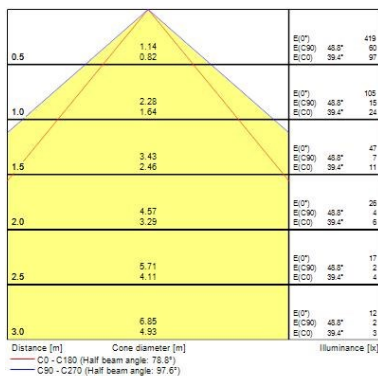

Officelyte LED

OFFICELYTE 600X600 HE 4K DALI EMPRO

2069245

Lumen maintenance - L70 B20	60000
Lumen maintenance - L70 B10	60000
Lumen maintenance - L80 B50	60000
Lumen maintenance - L80 B20	60000
Lumen maintenance - L80 B10	60000
Lumen maintenance - L90 B50	60000
Lumen maintenance - L90 B20	48000
Lumen maintenance - L90 B10	34000

Physical data

Housing colour	White - RAL9016
IP rating	IP20
IK rating	IK02
Diffuser finish	Satine
Diffuser material	Acrylic
Nominal Product Length (mm)	595
Nominal Product Width (mm)	595
Nominal Product Height (mm)	87
Weight (kg)	7.1
Recessed Depth (mm)	200

Packaging

Single packaging type	Carton
Product EAN number	5025768692453
Packaging single length / height (cm)	63.5
Packaging single width (cm)	73.0
Packaging single depth (cm)	15.5
DUN14 (outer)	05025768692453
Units per outer package	1
Packaging outer length / height (cm)	63.5
Packaging outer width (cm)	73.0
Packaging outer depth (cm)	15.5

PHOTOMETRY