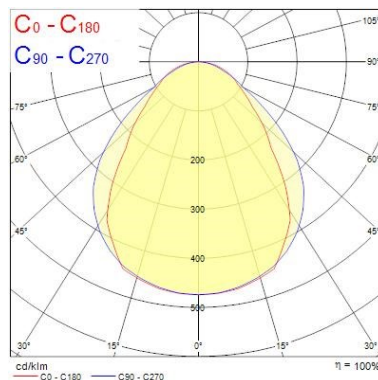

Officelyte LED

OFFICELYTE 600X600 HE 4K DALI EMPRO

2069245

Lumen maintenance - L70 B20	60000
Lumen maintenance - L70 B10	60000
Lumen maintenance - L80 B50	60000
Lumen maintenance - L80 B20	60000
Lumen maintenance - L80 B10	60000
Lumen maintenance - L90 B50	60000
Lumen maintenance - L90 B20	48000
Lumen maintenance - L90 B10	34000

Physical data

Housing colour	White - RAL9016
IP rating	IP20
IK rating	IK02
Diffuser finish	Satine
Diffuser material	Acrylic
Nominal Product Length (mm)	595
Nominal Product Width (mm)	595
Nominal Product Height (mm)	87
Weight (kg)	7.1
Recessed Depth (mm)	200

Packaging

Single packaging type	Carton
Product EAN number	5025768692453
Packaging single length / height (cm)	63.5
Packaging single width (cm)	73.0
Packaging single depth (cm)	15.5
DUN14 (outer)	05025768692453
Units per outer package	1
Packaging outer length / height (cm)	63.5
Packaging outer width (cm)	73.0
Packaging outer depth (cm)	15.5

PHOTOMETRY