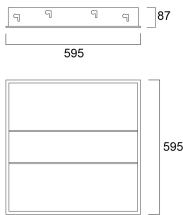

Physical data

| | |
|-----------------------------|-----------------|
| Housing colour | White - RAL9016 |
| IP rating | IP20 |
| IK rating | IK02 |
| Diffuser finish | Satine |
| Diffuser material | Acrylic |
| Nominal Product Length (mm) | 595 |
| Nominal Product Width (mm) | 595 |
| Nominal Product Height (mm) | 87 |
| Weight (kg) | 7.1 |
| Recessed Depth (mm) | 200 |

Packaging

| | |
|---------------------------------------|----------------|
| Single packaging type | Carton |
| Product EAN number | 5025768692453 |
| Packaging single length / height (cm) | 63.5 |
| Packaging single width (cm) | 73.0 |
| Packaging single depth (cm) | 15.5 |
| DUN14 (outer) | 05025768692453 |
| Units per outer package | 1 |
| Packaging outer length / height (cm) | 63.5 |
| Packaging outer width (cm) | 73.0 |
| Packaging outer depth (cm) | 15.5 |

PHOTOMETRY

Officelyte LED OFFICELYTE 600X600 HE 4K DALI EMPRO 2069245

| | | |
|-----|--------------|--|
| 0.5 | 1.14 0.62 | E(0°) 8724 E(C90) 961 E(C0) 1559 |
| 1.0 | 2.28 1.64 | E(0°) 1881 E(C90) 240 E(C0) 390 |
| 1.5 | 3.43 2.46 | E(0°) 747 E(C90) 107 E(C0) 173 |
| 2.0 | 4.57 3.29 | E(0°) 420 E(C90) 60 E(C0) 97 |
| 2.5 | 5.71 4.11 | E(0°) 269 E(C90) 38 E(C0) 62 |
| 3.0 | 6.85 4.93 | E(0°) 187 E(C90) 27 E(C0) 43 |

Distance [m] Cone diameter [m] Illuminance [lx]

— C0 - C180 (Half beam angle: 78.8°)
— C90 - C270 (Half beam angle: 97.6°)

TECHNICAL DRAWINGS

Officelyte LED

OFFICELYTE 600X600 HE 4K DALI EMPRO
2069245

Concord 2069245